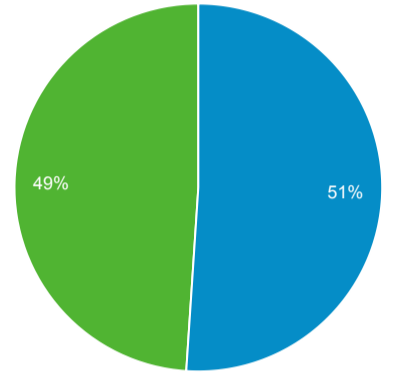

Audience Overview

Feb 1, 2022 - Feb 28, 2022

All Users
100.00% Users

Overview

Users 292,082	New Users 162,590	Sessions 1,036,960	Number of Sessions per User 3.55
Pageviews 3,183,806	Pages / Session 3.07	Avg. Session Duration 00:01:59	Bounce Rate 1.23%

Returning Visitor (Blue) | New Visitor (Green)

Country	Users	% Users
1. Sierra Leone	210,779	71.56%
2. United States	27,131	9.21%
3. United Kingdom	12,000	4.07%
4. Nigeria	3,601	1.22%
5. Liberia	3,415	1.16%
6. Ghana	3,011	1.02%
7. Germany	2,438	0.83%
8. United Arab Emirates	2,290	0.78%
9. Guinea	2,075	0.70%
10. Gambia	1,754	0.60%