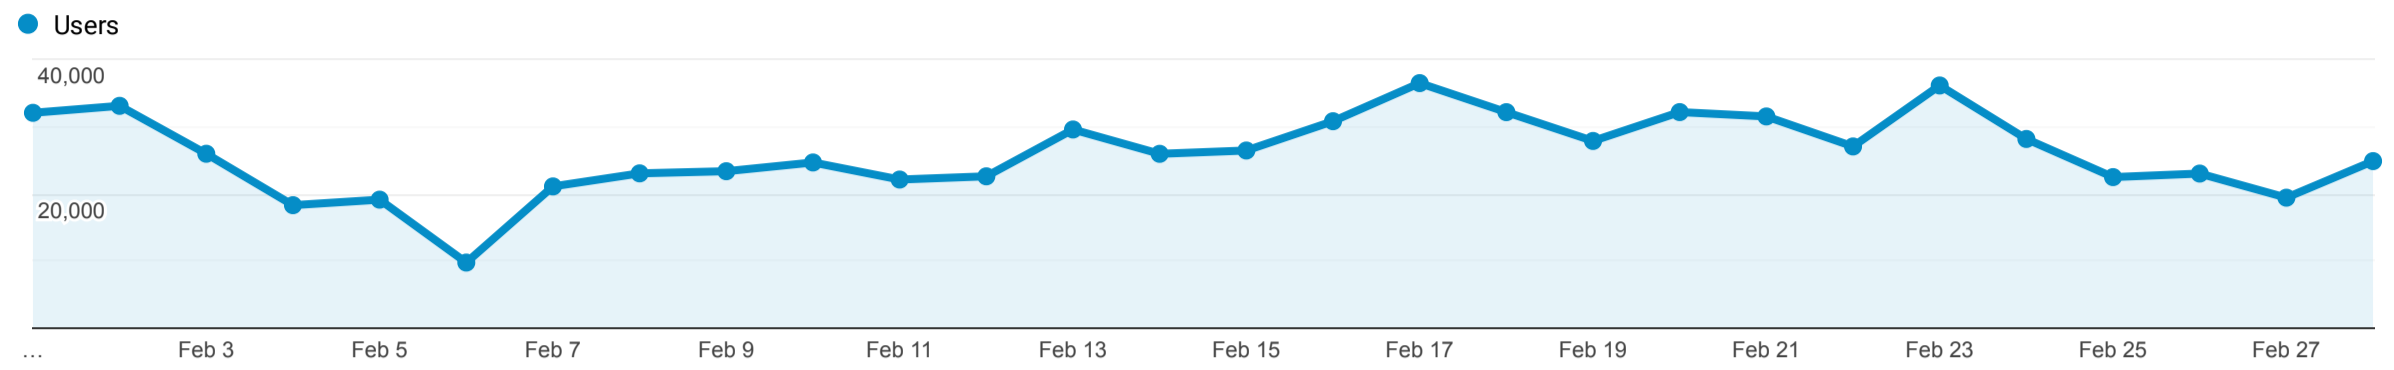

### Audience Overview

Feb 1, 2023 - Feb 28, 2023

**All Users**  
100.00% Users

**Overview**

<b>Users</b> 262,351	<b>New Users</b> 152,090	<b>Sessions</b> 1,070,061	<b>Number of Sessions per User</b> 4.08
<b>Pageviews</b> 2,801,547	<b>Pages / Session</b> 2.62	<b>Avg. Session Duration</b> 00:02:19	<b>Bounce Rate</b> 28.73%

■ New Visitor ■ Returning Visitor

Country	Users	% Users
1.  Sierra Leone	202,161	74.61%
2.  United States	27,409	10.12%
3.  United Kingdom	11,249	4.15%
4.  Liberia	2,274	0.84%
5.  Guinea	1,836	0.68%
6.  Andorra	1,835	0.68%
7.  United Arab Emirates	1,680	0.62%
8.  Gambia	1,616	0.60%
9.  Germany	1,193	0.44%
10.  Ghana	1,167	0.43%