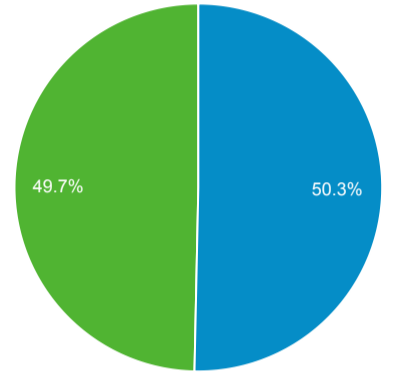

### Audience Overview

Feb 1, 2023 - Feb 28, 2023

**All Users**  
100.00% Users

**Overview**

<b>Users</b> 262,351	<b>New Users</b> 152,090	<b>Sessions</b> 1,070,061	<b>Number of Sessions per User</b> 4.08
<b>Pageviews</b> 2,801,547	<b>Pages / Session</b> 2.62	<b>Avg. Session Duration</b> 00:02:19	<b>Bounce Rate</b> 28.73%

■ New Visitor ■ Returning Visitor

Country	Users	% Users
1.  Sierra Leone	202,161	74.61%
2.  United States	27,409	10.12%
3.  United Kingdom	11,249	4.15%
4.  Liberia	2,274	0.84%
5.  Guinea	1,836	0.68%
6.  Andorra	1,835	0.68%
7.  United Arab Emirates	1,680	0.62%
8.  Gambia	1,616	0.60%
9.  Germany	1,193	0.44%
10.  Ghana	1,167	0.43%