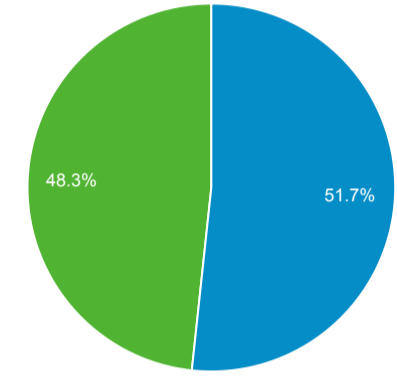

### Audience Overview

Jan 1, 2023 - Jan 31, 2023

All Users  
100.00% Users

Overview

<b>Users</b> 250,259	<b>New Users</b> 148,918	<b>Sessions</b> 869,270	<b>Number of Sessions per User</b> 3.47
<b>Pageviews</b> 2,772,576	<b>Pages / Session</b> 3.19	<b>Avg. Session Duration</b> 00:02:10	<b>Bounce Rate</b> 3.52%

■ New Visitor ■ Returning Visitor

Country	Users	% Users
1.  Sierra Leone	190,843	74.30%
2.  United States	24,019	9.35%
3.  United Kingdom	10,431	4.06%
4.  Germany	2,574	1.00%
5.  Liberia	2,425	0.94%
6.  Gambia	2,132	0.83%
7.  Guinea	1,883	0.73%
8.  United Arab Emirates	1,656	0.64%
9.  Andorra	1,421	0.55%
10.  Belgium	1,277	0.50%