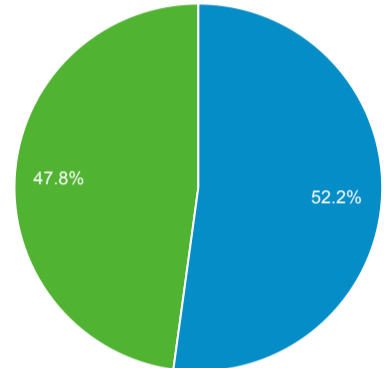

### Audience Overview

Jun 1, 2022 - Jun 30, 2022

All Users  
100.00% Users

Overview

<b>Users</b> 311,222	<b>New Users</b> 172,088	<b>Sessions</b> 1,134,796	<b>Number of Sessions per User</b> 3.65
<b>Pageviews</b> 3,419,006	<b>Pages / Session</b> 3.01	<b>Avg. Session Duration</b> 00:01:56	<b>Bounce Rate</b> 2.24%

Returning Visitor New Visitor

Country	Users	% Users
1.  Sierra Leone	228,008	71.84%
2.  United States	31,807	10.02%
3.  United Kingdom	11,469	3.61%
4.  Liberia	4,234	1.33%
5.  Nigeria	3,476	1.10%
6.  Ghana	3,223	1.02%
7.  United Arab Emirates	2,879	0.91%
8.  Guinea	2,430	0.77%
9.  Gambia	2,062	0.65%
10.  Germany	1,988	0.63%