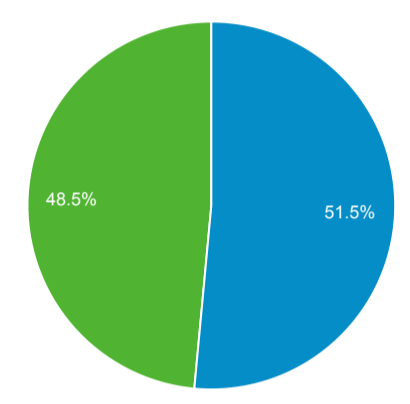

### Audience Overview

Oct 1, 2022 - Oct 31, 2022

All Users  
100.00% Users

Overview

<b>Users</b> 286,886	<b>New Users</b> 161,472	<b>Sessions</b> 1,121,339	<b>Number of Sessions per User</b> 3.91
<b>Pageviews</b> 3,596,178	<b>Pages / Session</b> 3.21	<b>Avg. Session Duration</b> 00:02:23	<b>Bounce Rate</b> 3.05%

Returning Visitor (Blue) | New Visitor (Green)

Country	Users	% Users
1.  Sierra Leone	213,116	71.35%
2.  United States	29,201	9.78%
3.  United Kingdom	9,651	3.23%
4.  Ghana	4,737	1.59%
5.  United Arab Emirates	3,470	1.16%
6.  Liberia	3,318	1.11%
7.  Nigeria	2,698	0.90%
8.  Germany	2,672	0.89%
9.  Guinea	2,198	0.74%
10.  Gambia	2,119	0.71%