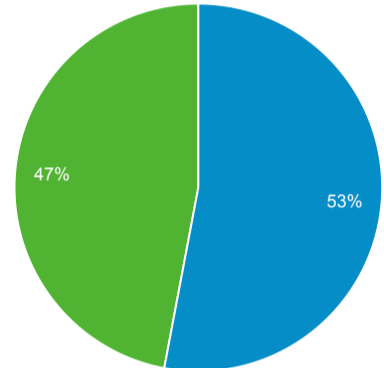

Audience Overview

Sep 1, 2022 - Sep 30, 2022

All Users
100.00% Users

Overview

| | | | |
|-------------------------------|--------------------------------|--|--|
| Users 256,607 | New Users 139,236 | Sessions 985,637 | Number of Sessions per User 3.84 |
| Pageviews 2,963,109 | Pages / Session 3.01 | Avg. Session Duration 00:02:01 | Bounce Rate 2.55% |

■ Returning Visitor ■ New Visitor

| Country | Users | % Users |
|--------------------------|---------|---------|
| 1. Sierra Leone | 194,678 | 74.23% |
| 2. United States | 24,749 | 9.44% |
| 3. United Kingdom | 8,678 | 3.31% |
| 4. Liberia | 2,659 | 1.01% |
| 5. Nigeria | 2,298 | 0.88% |
| 6. United Arab Emirates | 2,029 | 0.77% |
| 7. Guinea | 1,984 | 0.76% |
| 8. Ghana | 1,820 | 0.69% |
| 9. France | 1,765 | 0.67% |
| 10. Gambia | 1,716 | 0.65% |