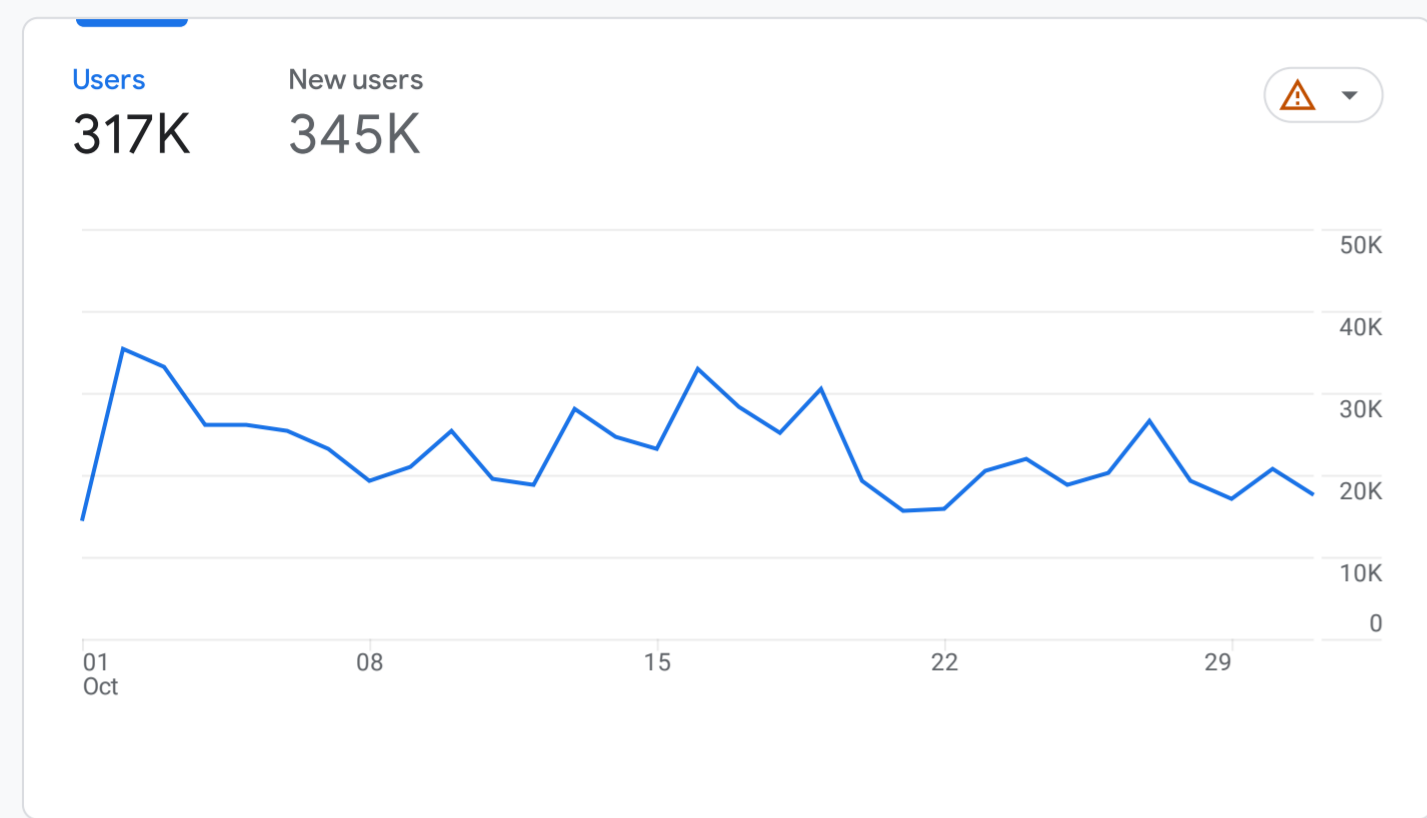

All Users Add comparison +

Custom Oct 1 - Oct 31, 2023

### Acquisition overview

New users by First user default channel group

FIRST USER DEFAULT CHA...	NEW USERS
Direct	226K
Organic Social	92K
Organic Search	26K
Referral	349
Organic Video	107
Unassigned	22

[View user acquisition](#)

Sessions by Session default channel group

SESSION DEFAULT CHANN...	SESSIONS
Direct	2.5M
Organic Social	210K
Referral	189K
Organic Search	150K
Unassigned	28K
Organic Video	307

[View traffic acquisition](#)