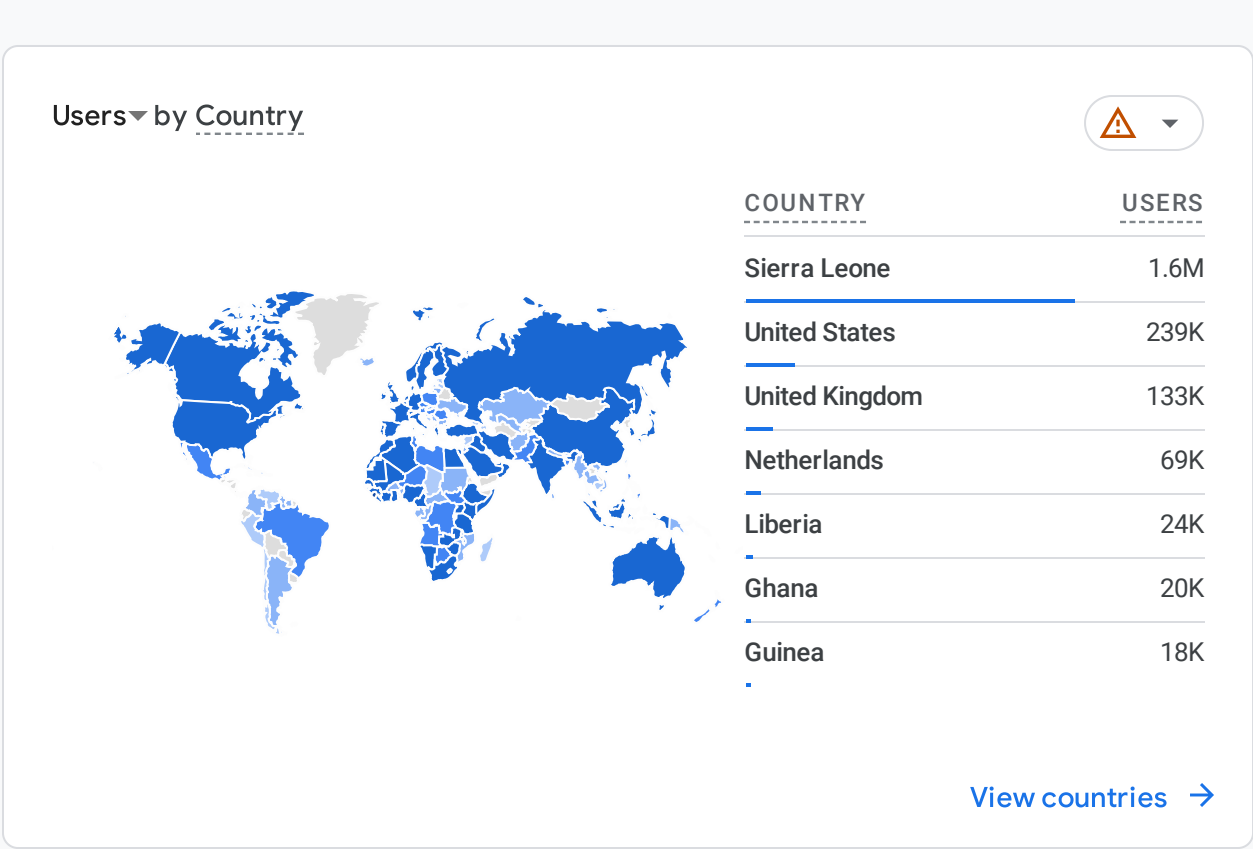

All Users [Add comparison](#)

Last calendar year Jan 1 - Dec 31, 2023

Reports snapshot

WHERE DO YOUR NEW USERS COME FROM?

WHICH PAGES AND SCREENS GET THE MOST VIEWS?

WHAT ARE YOUR TOP CAMPAIGNS?