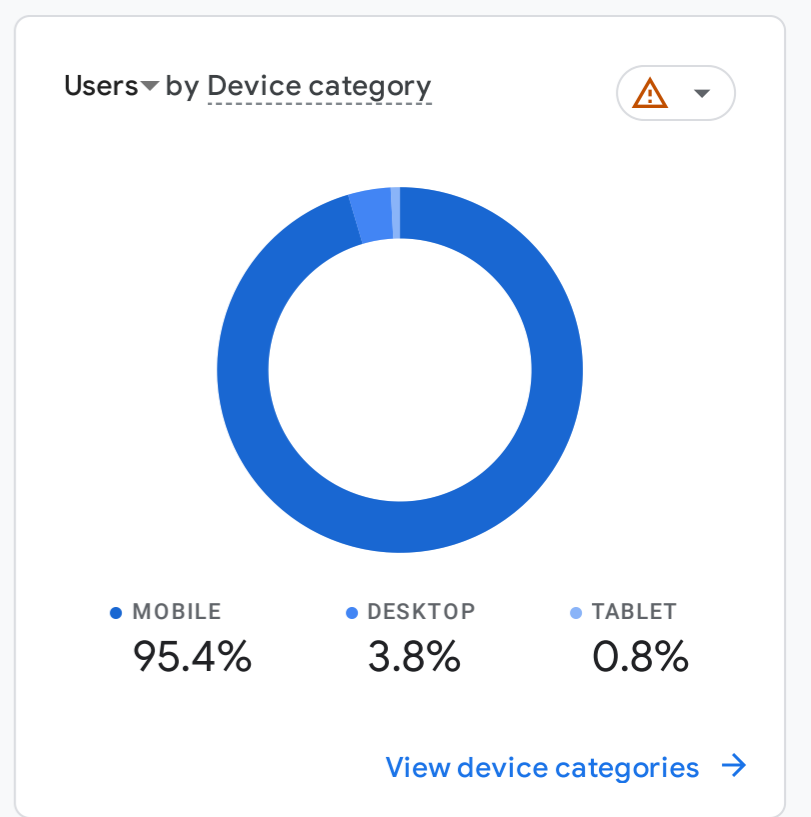

All Users Add comparison

Custom Dec 1 - Dec 31, 2023

Reports snapshot

WHERE DO YOUR NEW USERS COME FROM?

WHICH PAGES AND SCREENS GET THE MOST VIEWS?

WHAT ARE YOUR TOP CAMPAIGNS?