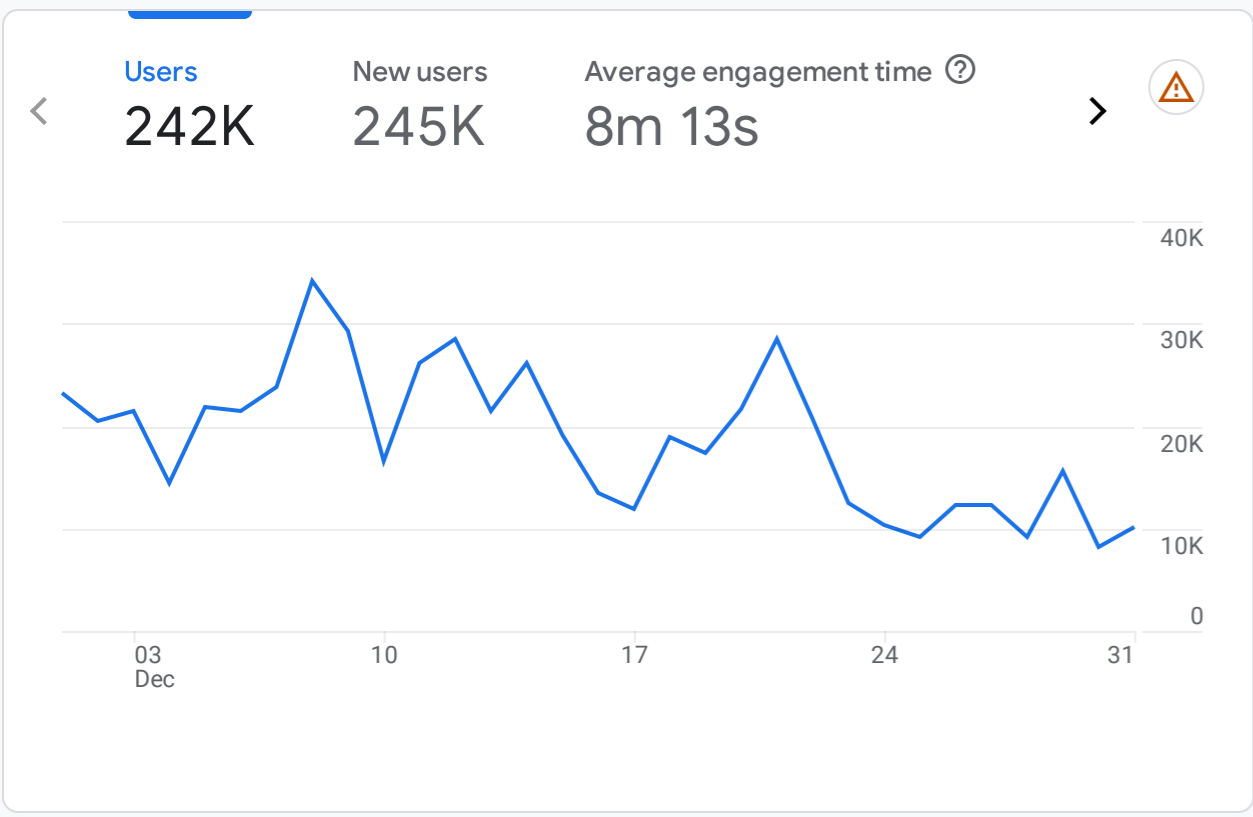

All Users Add comparison

Custom Dec 1 - Dec 31, 2023

Reports snapshot

WHERE DO YOUR NEW USERS COME FROM?

WHICH PAGES AND SCREENS GET THE MOST VIEWS?

WHAT ARE YOUR TOP CAMPAIGNS?