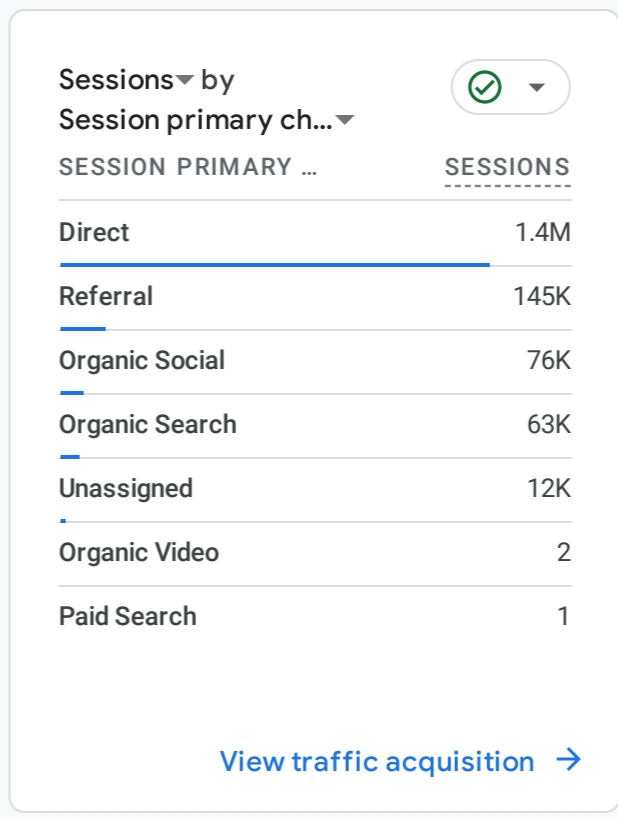

All Users [Add comparison](#)

Custom Apr 1 - Apr 30, 2024

Reports snapshot

WHERE DO YOUR NEW USERS COME FROM?

WHICH PAGES AND SCREENS GET THE MOST VIEWS?

Views by Page title and screen class

Page Title and Screen Class	Views
BREAKING: President Bio An...	70K
Police Arrest Officers Allege...	37K
Kush: Police Detain Admire B...	35K
Eid Al Fitr 2024 to be Celebrat...	35K
Wanted Coup Suspect Shot D...	33K
Sierraloaded Sierra Leone N...	33K
Ex-President Koroma Will Ret...	29K

[View pages and screens](#)

WHAT ARE YOUR TOP CAMPAIGNS?

WHERE DOES YOUR AVERAGE 120D VALUE COME FROM?