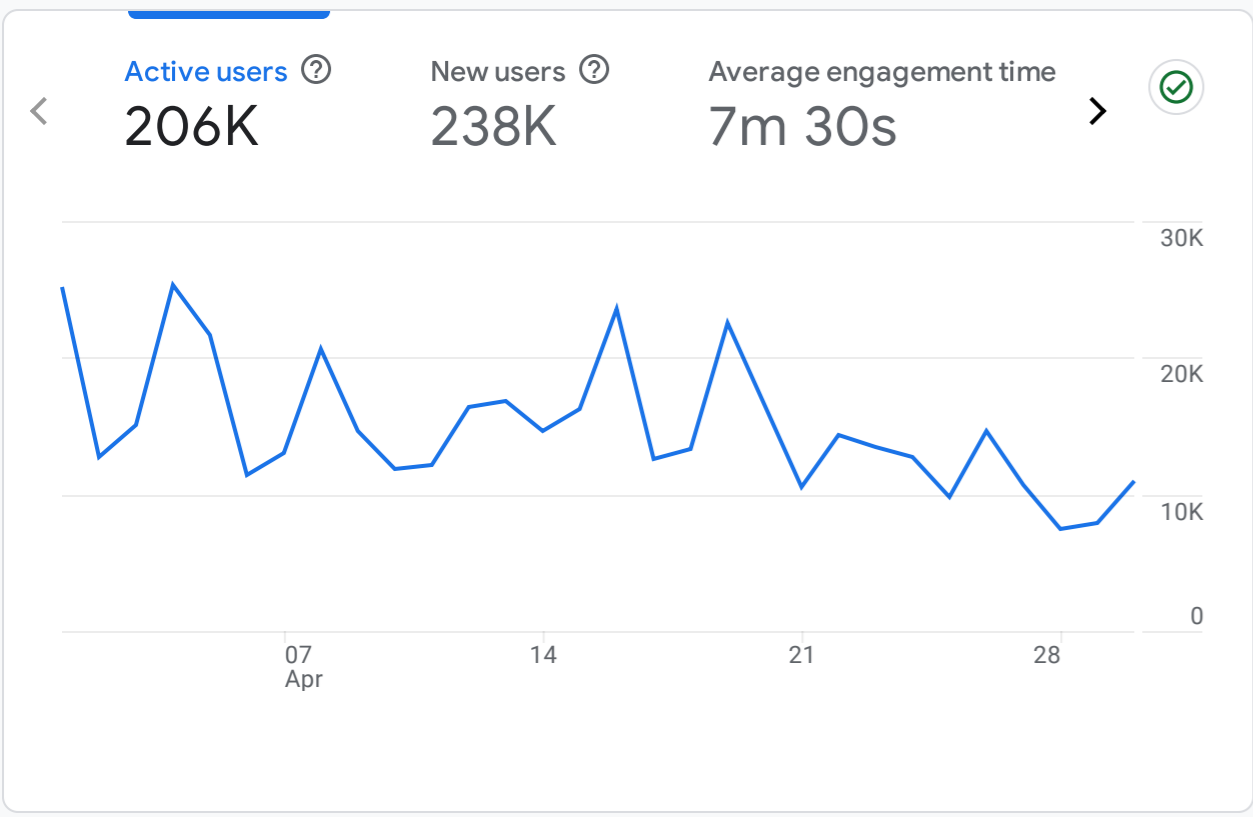

All Users [Add comparison](#)

Custom Apr 1 - Apr 30, 2024

Reports snapshot

WHERE DO YOUR NEW USERS COME FROM?

WHICH PAGES AND SCREENS GET THE MOST VIEWS?

Views by Page title and screen class

Page Title and Screen Class	Views
BREAKING: President Bio An...	70K
Police Arrest Officers Allege...	37K
Kush: Police Detain Admire B...	35K
Eid Al Fitr 2024 to be Celebrat...	35K
Wanted Coup Suspect Shot D...	33K
Sierraloaded Sierra Leone N...	33K
Ex-President Koroma Will Ret...	29K

[View pages and screens](#)

WHAT ARE YOUR TOP CAMPAIGNS?

WHERE DOES YOUR AVERAGE 120D VALUE COME FROM?