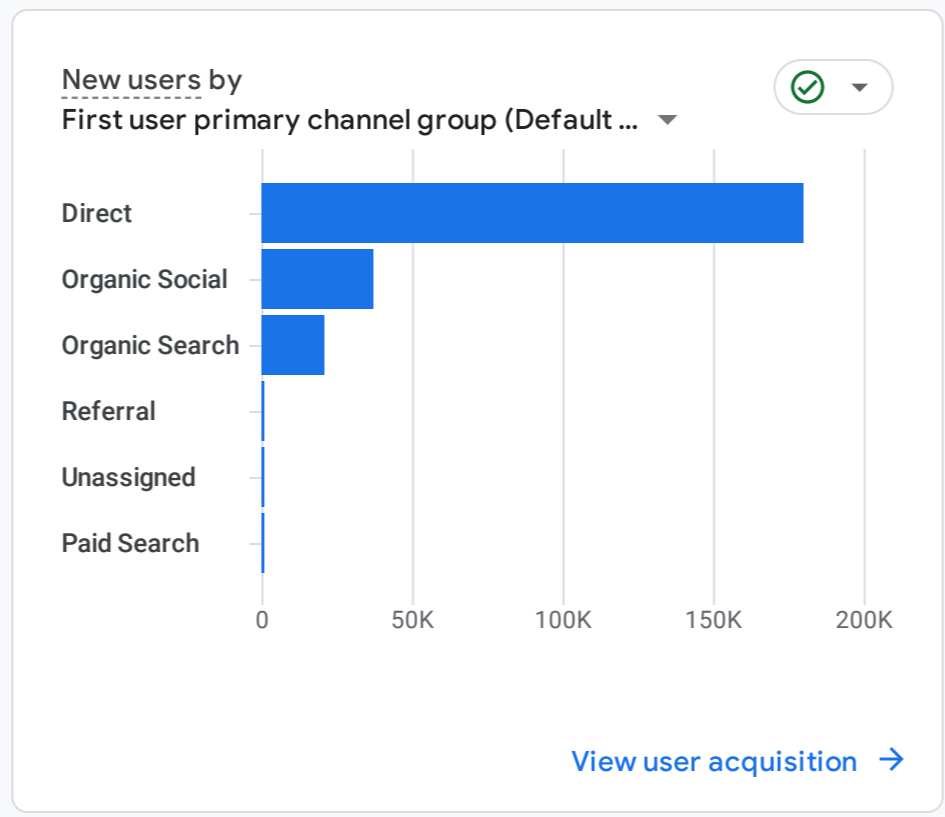

All Users [Add comparison](#)

Custom Apr 1 - Apr 30, 2024

Reports snapshot

WHERE DO YOUR NEW USERS COME FROM?

WHICH PAGES AND SCREENS GET THE MOST VIEWS?

Views by Page title and screen class

Page Title and Screen Class	Views
BREAKING: President Bio An...	70K
Police Arrest Officers Allege...	37K
Kush: Police Detain Admire B...	35K
Eid Al Fitr 2024 to be Celebrat...	35K
Wanted Coup Suspect Shot D...	33K
Sierraloaded Sierra Leone N...	33K
Ex-President Koroma Will Ret...	29K

[View pages and screens](#)

WHAT ARE YOUR TOP CAMPAIGNS?

WHERE DOES YOUR AVERAGE 120D VALUE COME FROM?