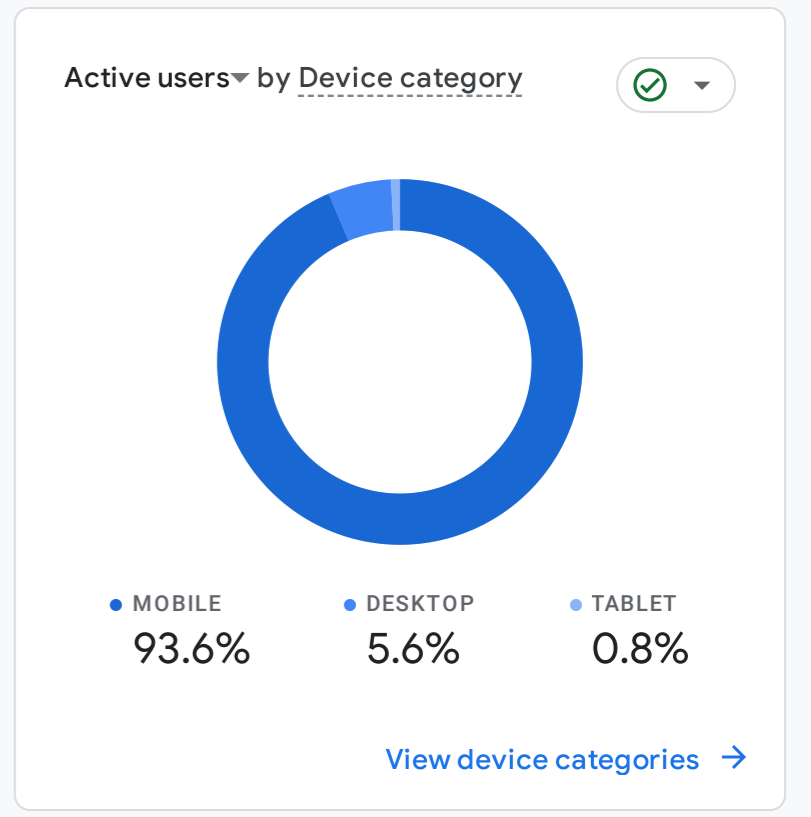

All Users [Add comparison](#)

Custom Apr 1 - Apr 30, 2024

Reports snapshot

WHERE DO YOUR NEW USERS COME FROM?

WHICH PAGES AND SCREENS GET THE MOST VIEWS?

Views by Page title and screen class

Page Title and Screen Class	Views
BREAKING: President Bio An...	70K
Police Arrest Officers Allege...	37K
Kush: Police Detain Admire B...	35K
Eid Al Fitr 2024 to be Celebrat...	35K
Wanted Coup Suspect Shot D...	33K
Sierraloaded Sierra Leone N...	33K
Ex-President Koroma Will Ret...	29K

[View pages and screens](#)

WHAT ARE YOUR TOP CAMPAIGNS?

WHERE DOES YOUR AVERAGE 120D VALUE COME FROM?