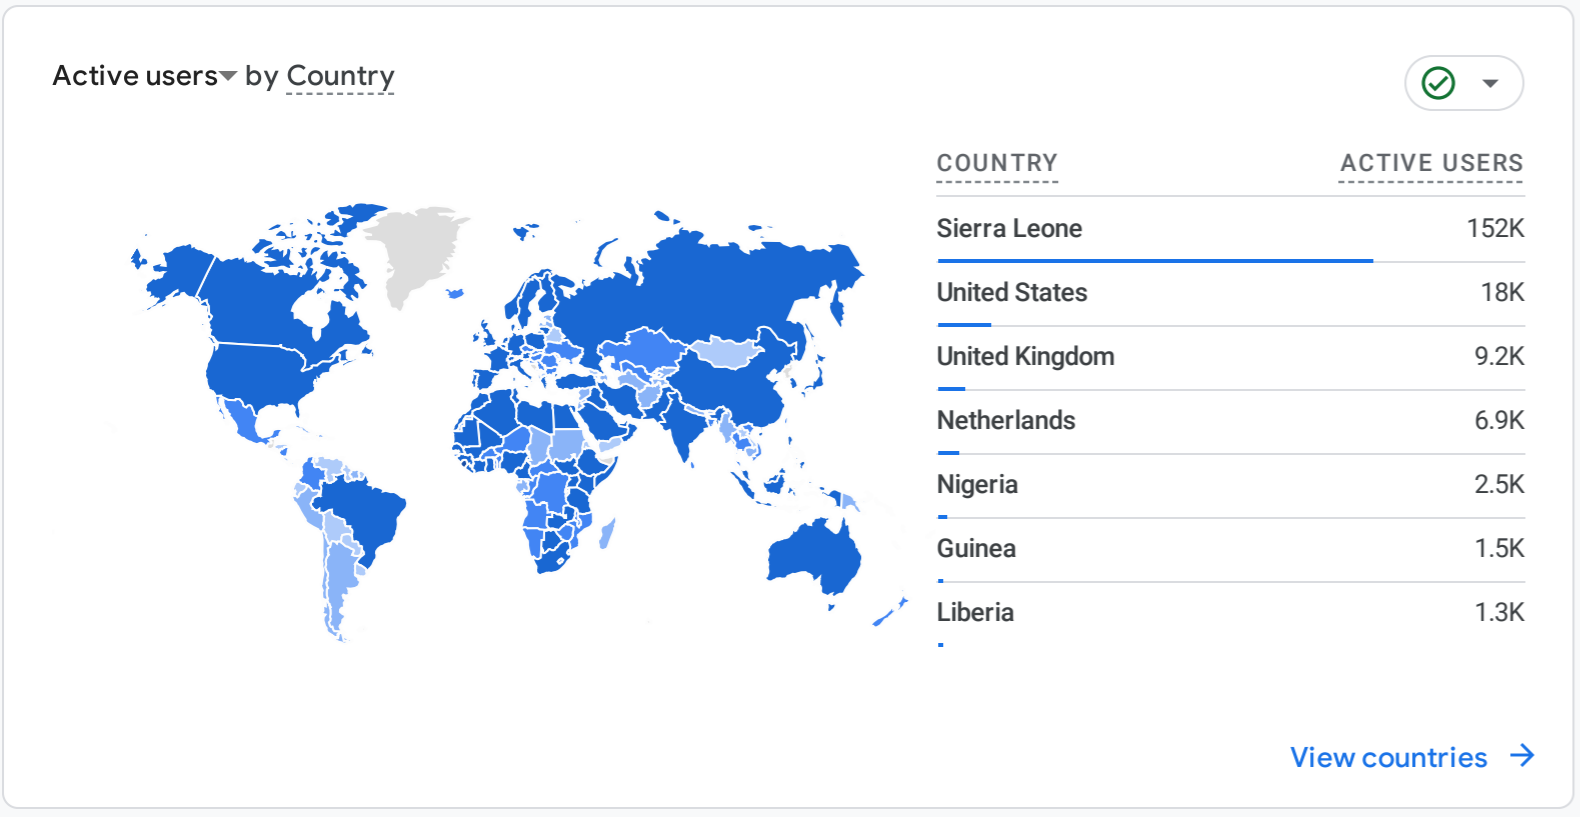

All Users [Add comparison](#)

Custom Apr 1 - Apr 30, 2024

Reports snapshot

WHERE DO YOUR NEW USERS COME FROM?

WHICH PAGES AND SCREENS GET THE MOST VIEWS?

Views by Page title and screen class

Page Title and Screen Class	Views
BREAKING: President Bio An...	70K
Police Arrest Officers Allege...	37K
Kush: Police Detain Admire B...	35K
Eid Al Fitr 2024 to be Celebrat...	35K
Wanted Coup Suspect Shot D...	33K
Sierraloaded Sierra Leone N...	33K
Ex-President Koroma Will Ret...	29K

[View pages and screens](#)

WHAT ARE YOUR TOP CAMPAIGNS?

WHERE DOES YOUR AVERAGE 120D VALUE COME FROM?