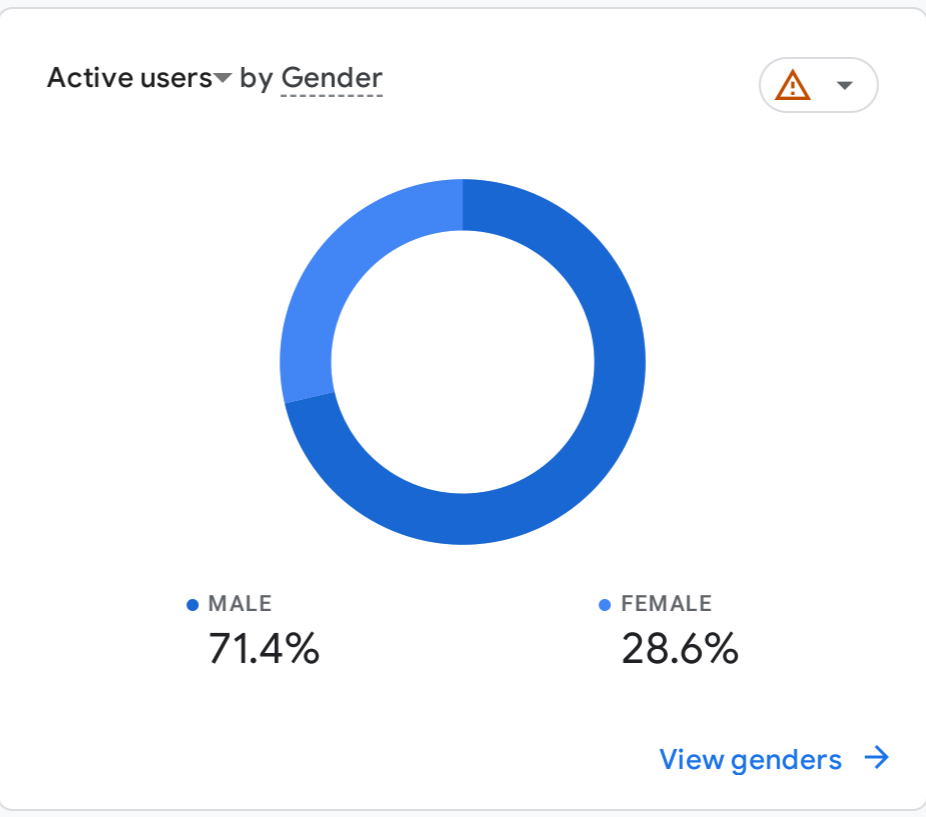

All Users [Add comparison](#)

Custom Apr 1 - Apr 30, 2024

Reports snapshot

WHERE DO YOUR NEW USERS COME FROM?

WHICH PAGES AND SCREENS GET THE MOST VIEWS?

Views by Page title and screen class

Page Title and Screen Class	Views
BREAKING: President Bio An...	70K
Police Arrest Officers Allege...	37K
Kush: Police Detain Admire B...	35K
Eid Al Fitr 2024 to be Celebrat...	35K
Wanted Coup Suspect Shot D...	33K
Sierraloaded Sierra Leone N...	33K
Ex-President Koroma Will Ret...	29K

[View pages and screens](#)

WHAT ARE YOUR TOP CAMPAIGNS?

WHERE DOES YOUR AVERAGE 120D VALUE COME FROM?