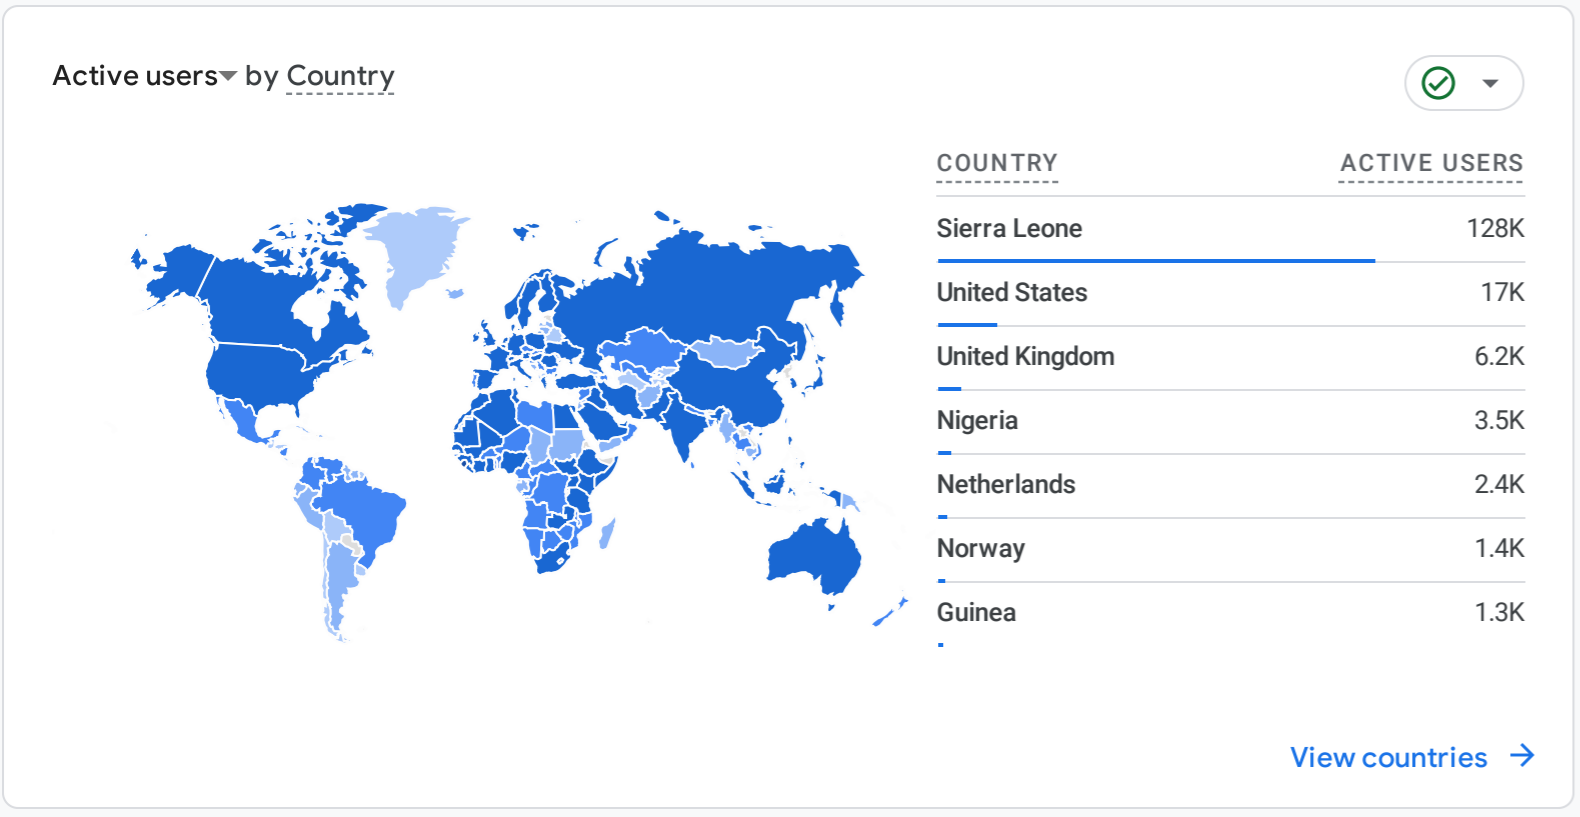

All Users Add comparison

Custom Aug 1 - Aug 31, 2024

Reports snapshot

WHERE DO YOUR NEW USERS COME FROM?

WHICH PAGES AND SCREENS GET THE MOST VIEWS?

Page Title and Screen Class	Views
How to Check 2024 NPSE Re...	26K
Sierra Leonean Hunter Captu...	16K
Government Announces New...	15K
Man in Critical Condition Afte...	15K
Sierra Leone Government An...	13K
Police Arrest Suspect Over D...	13K
Ernest Bai Koroma: Justice ...	13K

WHAT ARE YOUR TOP CAMPAIGNS?

WHERE DOES YOUR AVERAGE 120D VALUE COME FROM?