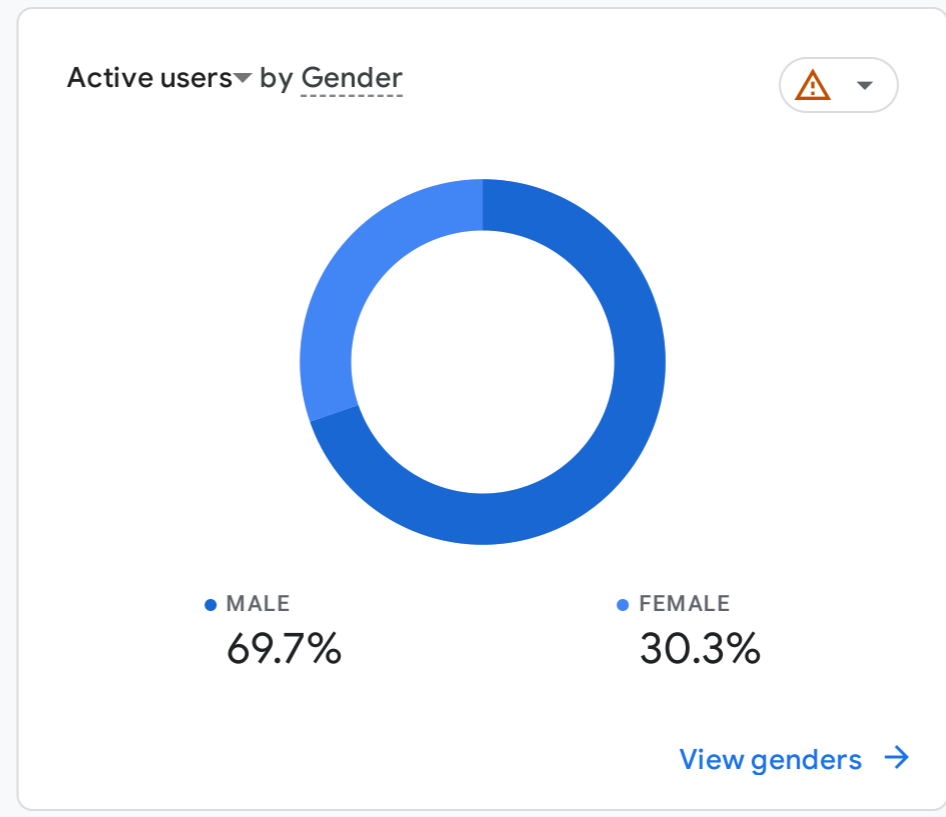

All Users Add comparison

Custom Aug 1 - Aug 31, 2024

Reports snapshot

WHERE DO YOUR NEW USERS COME FROM?

WHICH PAGES AND SCREENS GET THE MOST VIEWS?

Page Title and Screen Class	Views
How to Check 2024 NPSE Re...	26K
Sierra Leonean Hunter Captu...	16K
Government Announces New...	15K
Man in Critical Condition Afte...	15K
Sierra Leone Government An...	13K
Police Arrest Suspect Over D...	13K
Ernest Bai Koroma: Justice ...	13K

WHAT ARE YOUR TOP CAMPAIGNS?

WHERE DOES YOUR AVERAGE 120D VALUE COME FROM?