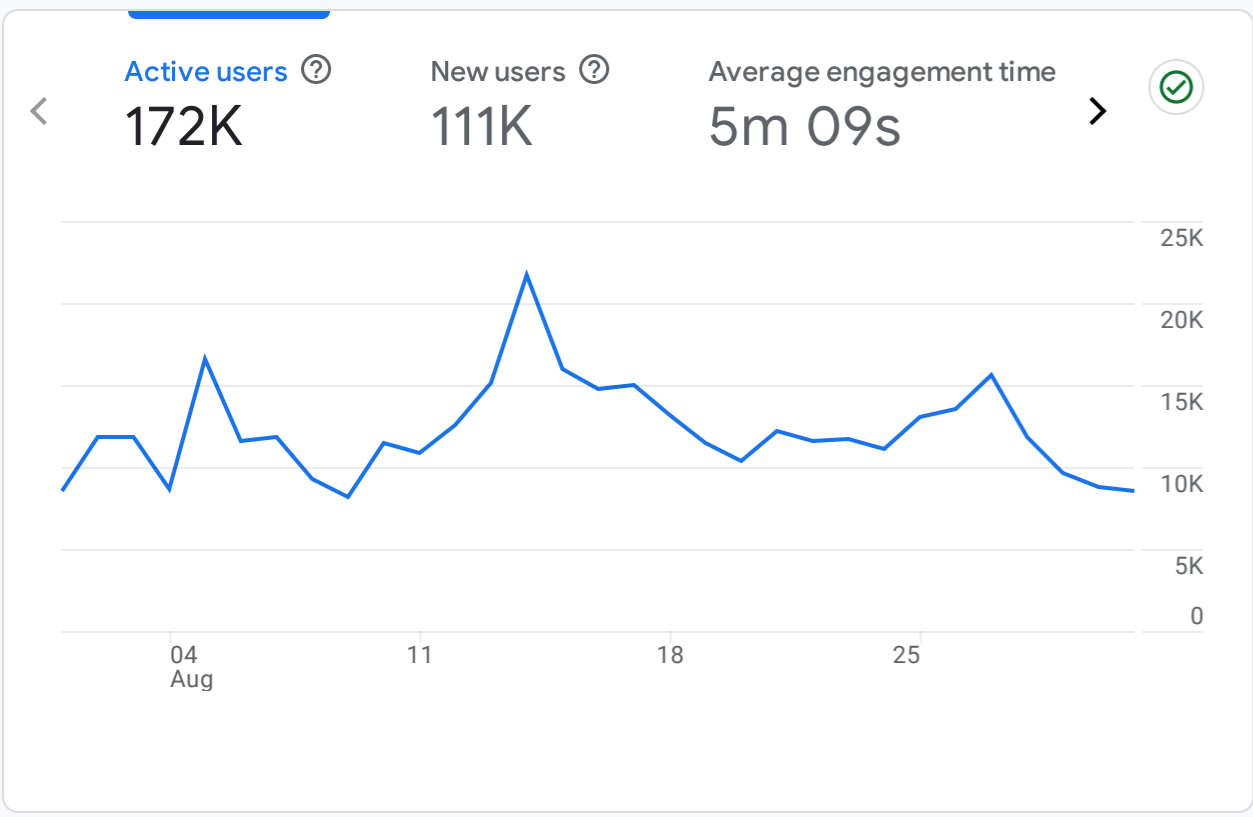

All Users Add comparison

Custom Aug 1 - Aug 31, 2024

Reports snapshot

WHERE DO YOUR NEW USERS COME FROM?

WHICH PAGES AND SCREENS GET THE MOST VIEWS?

Page Title and Screen Class	Views
How to Check 2024 NPSE Re...	26K
Sierra Leonean Hunter Captu...	16K
Government Announces New...	15K
Man in Critical Condition Afte...	15K
Sierra Leone Government An...	13K
Police Arrest Suspect Over D...	13K
Ernest Bai Koroma: Justice ...	13K

WHAT ARE YOUR TOP CAMPAIGNS?

WHERE DOES YOUR AVERAGE 120D VALUE COME FROM?