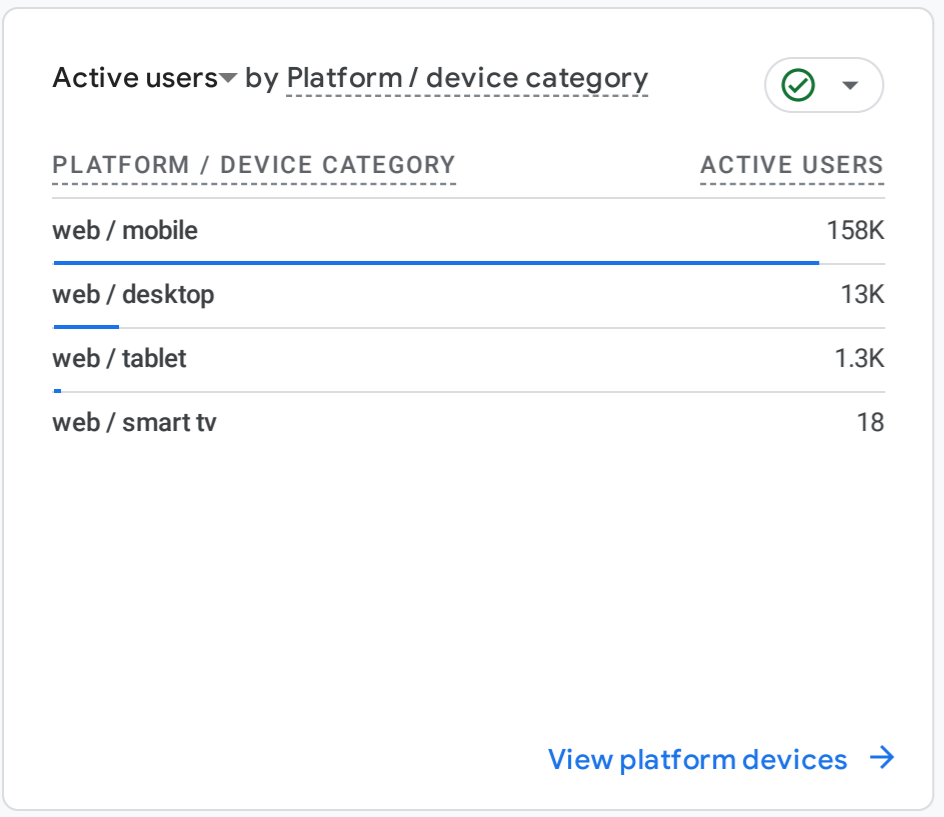

All Users Add comparison

Custom Aug 1 - Aug 31, 2024

Reports snapshot

WHERE DO YOUR NEW USERS COME FROM?

WHICH PAGES AND SCREENS GET THE MOST VIEWS?

Page Title and Screen Class	Views
How to Check 2024 NPSE Re...	26K
Sierra Leonean Hunter Captu...	16K
Government Announces New...	15K
Man in Critical Condition Afte...	15K
Sierra Leone Government An...	13K
Police Arrest Suspect Over D...	13K
Ernest Bai Koroma: Justice ...	13K

WHAT ARE YOUR TOP CAMPAIGNS?

WHERE DOES YOUR AVERAGE 120D VALUE COME FROM?