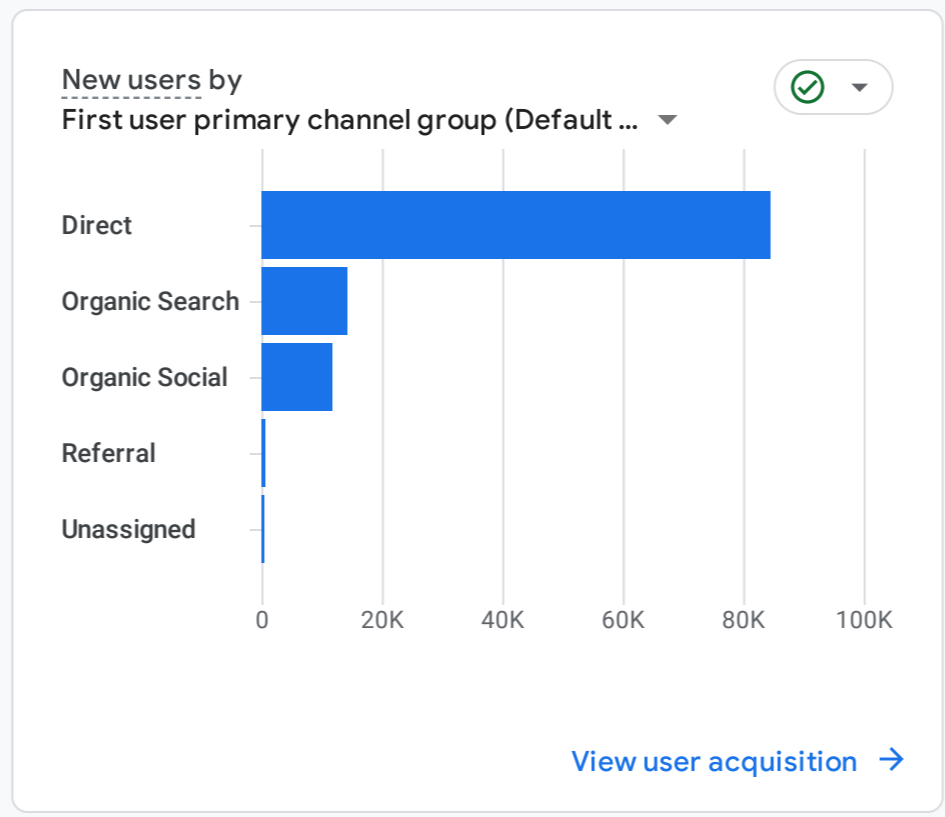

All Users Add comparison

Custom Aug 1 - Aug 31, 2024

Reports snapshot

WHERE DO YOUR NEW USERS COME FROM?

WHICH PAGES AND SCREENS GET THE MOST VIEWS?

Page Title and Screen Class	Views
How to Check 2024 NPSE Re...	26K
Sierra Leonean Hunter Captu...	16K
Government Announces New...	15K
Man in Critical Condition Afte...	15K
Sierra Leone Government An...	13K
Police Arrest Suspect Over D...	13K
Ernest Bai Koroma: Justice ...	13K

WHAT ARE YOUR TOP CAMPAIGNS?

WHERE DOES YOUR AVERAGE 120D VALUE COME FROM?