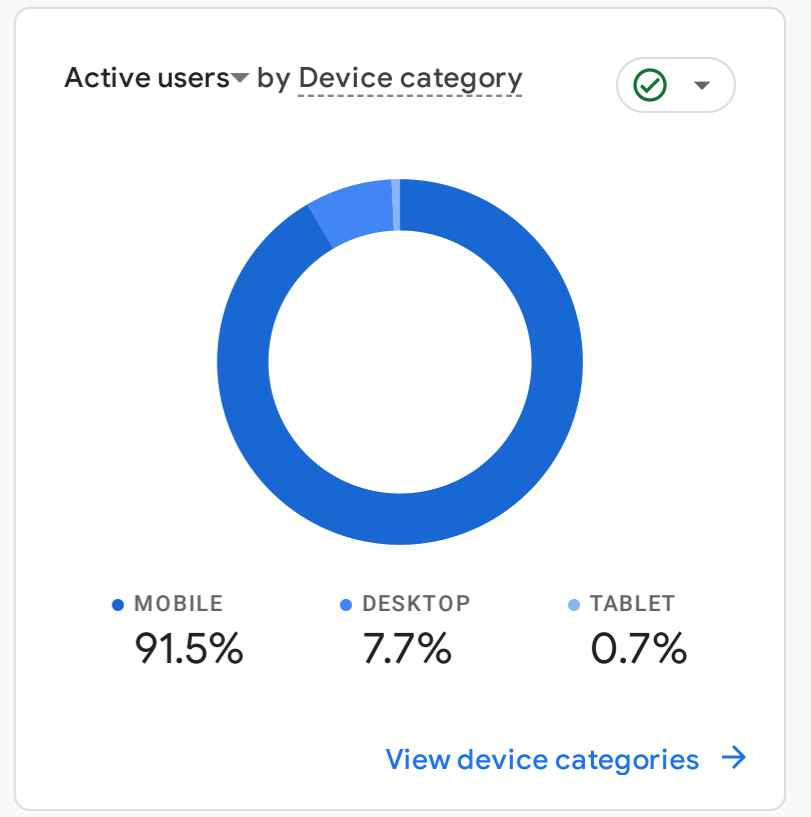

All Users Add comparison

Custom Aug 1 - Aug 31, 2024

Reports snapshot

WHERE DO YOUR NEW USERS COME FROM?

WHICH PAGES AND SCREENS GET THE MOST VIEWS?

Page Title and Screen Class	Views
How to Check 2024 NPSE Re...	26K
Sierra Leonean Hunter Captu...	16K
Government Announces New...	15K
Man in Critical Condition Afte...	15K
Sierra Leone Government An...	13K
Police Arrest Suspect Over D...	13K
Ernest Bai Koroma: Justice ...	13K

WHAT ARE YOUR TOP CAMPAIGNS?

WHERE DOES YOUR AVERAGE 120D VALUE COME FROM?