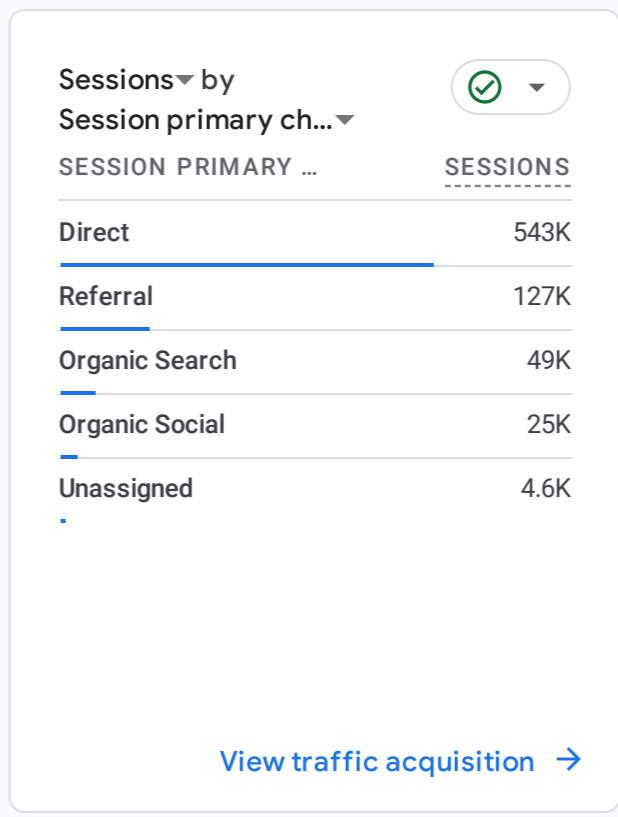

All Users Add comparison

Custom Aug 1 - Aug 31, 2024

Reports snapshot

WHERE DO YOUR NEW USERS COME FROM?

WHICH PAGES AND SCREENS GET THE MOST VIEWS?

Page Title and Screen Class	Views
How to Check 2024 NPSE Re...	26K
Sierra Leonean Hunter Captu...	16K
Government Announces New...	15K
Man in Critical Condition Afte...	15K
Sierra Leone Government An...	13K
Police Arrest Suspect Over D...	13K
Ernest Bai Koroma: Justice ...	13K

WHAT ARE YOUR TOP CAMPAIGNS?

WHERE DOES YOUR AVERAGE 120D VALUE COME FROM?