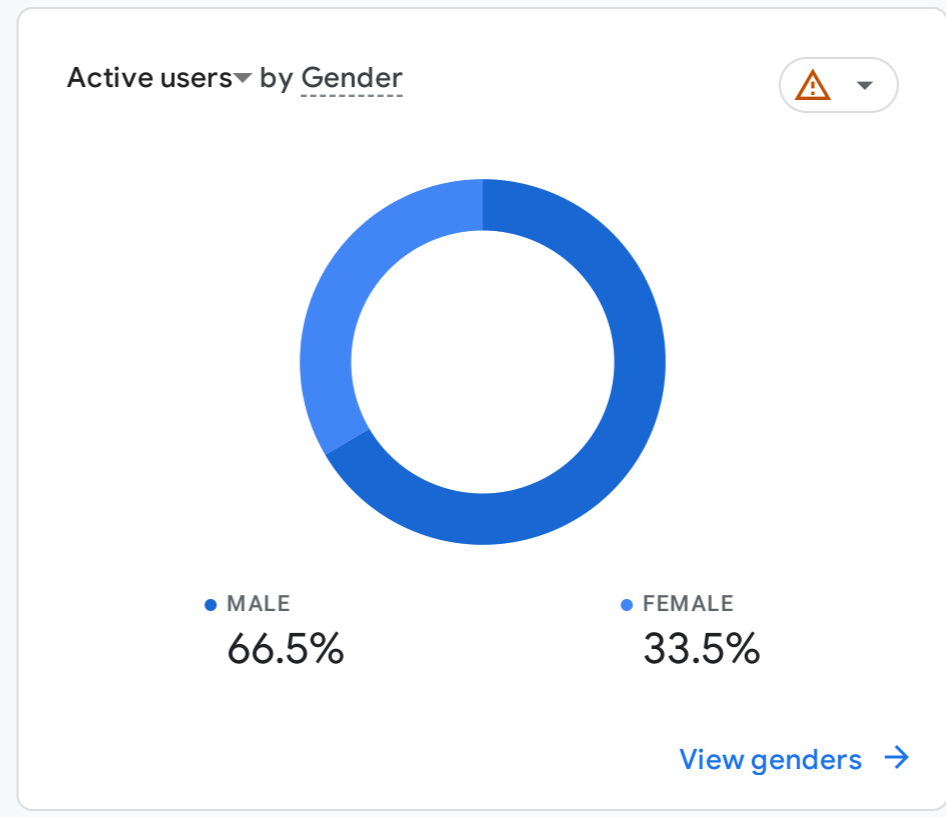

All Users Add comparison

Custom Jul 1 - Jul 31, 2024

Reports snapshot

WHERE DO YOUR NEW USERS COME FROM?

WHICH PAGES AND SCREENS GET THE MOST VIEWS?

Views by Page title and screen class

PAGE TITLE AND SCREEN CLASS	VIEWS
Tripartite Committee Deliver...	18K
Sierra Leone Road Transport...	17K
PRA Announces New Fuel Pr...	16K
Video Evidence of Amadu Koi...	16K
Same-Sex Couple Banished F...	14K
SLPP Politician Threatens to ...	14K
Amadu Koita Sentenced to O...	12K

View pages and screens

WHAT ARE YOUR TOP CAMPAIGNS?

WHERE DOES YOUR AVERAGE 120D VALUE COME FROM?