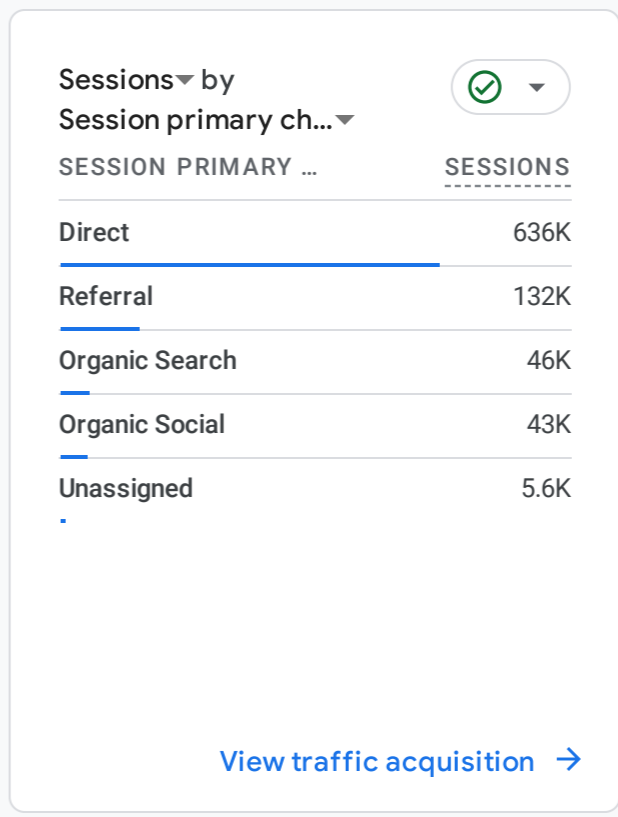

All Users Add comparison

Custom Jul 1 - Jul 31, 2024

Reports snapshot

WHERE DO YOUR NEW USERS COME FROM?

WHICH PAGES AND SCREENS GET THE MOST VIEWS?

Views by Page title and screen class

PAGE TITLE AND SCREEN CLASS	VIEWS
Tripartite Committee Deliver...	18K
Sierra Leone Road Transport...	17K
PRA Announces New Fuel Pr...	16K
Video Evidence of Amadu Koi...	16K
Same-Sex Couple Banished F...	14K
SLPP Politician Threatens to ...	14K
Amadu Koita Sentenced to O...	12K

View pages and screens

WHAT ARE YOUR TOP CAMPAIGNS?

WHERE DOES YOUR AVERAGE 120D VALUE COME FROM?