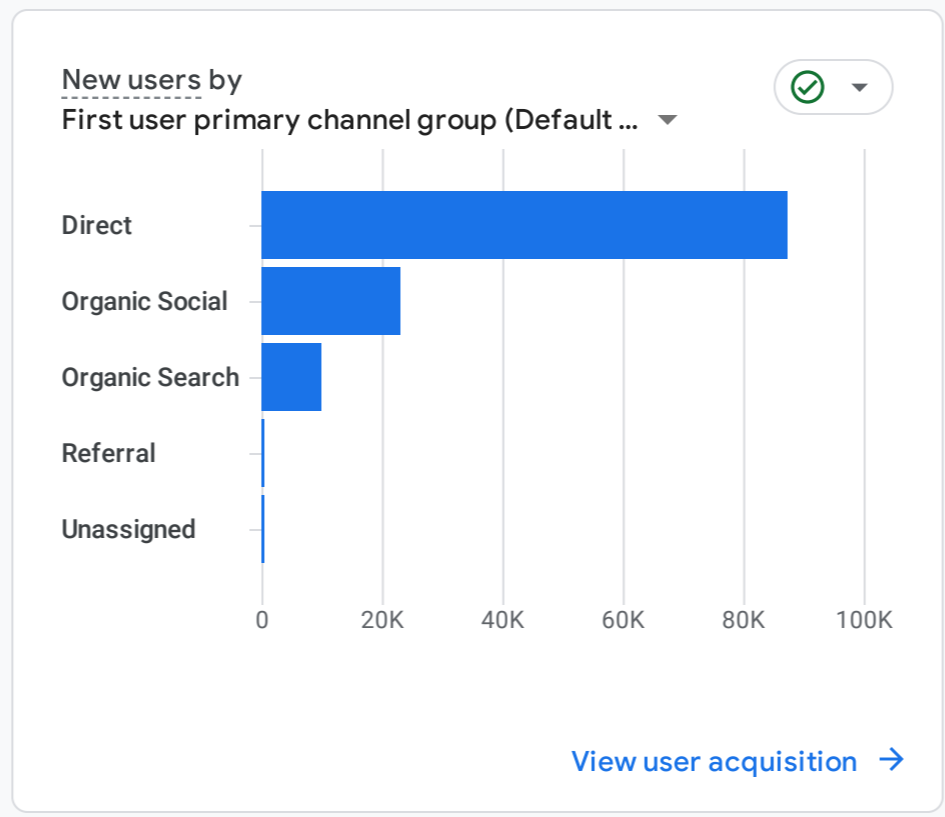

All Users Add comparison

Custom Jul 1 - Jul 31, 2024

Reports snapshot

WHERE DO YOUR NEW USERS COME FROM?

WHICH PAGES AND SCREENS GET THE MOST VIEWS?

Views by Page title and screen class

PAGE TITLE AND SCREEN CLASS	VIEWS
Tripartite Committee Deliver...	18K
Sierra Leone Road Transport...	17K
PRA Announces New Fuel Pr...	16K
Video Evidence of Amadu Koi...	16K
Same-Sex Couple Banished F...	14K
SLPP Politician Threatens to ...	14K
Amadu Koita Sentenced to O...	12K

View pages and screens

WHAT ARE YOUR TOP CAMPAIGNS?

WHERE DOES YOUR AVERAGE 120D VALUE COME FROM?