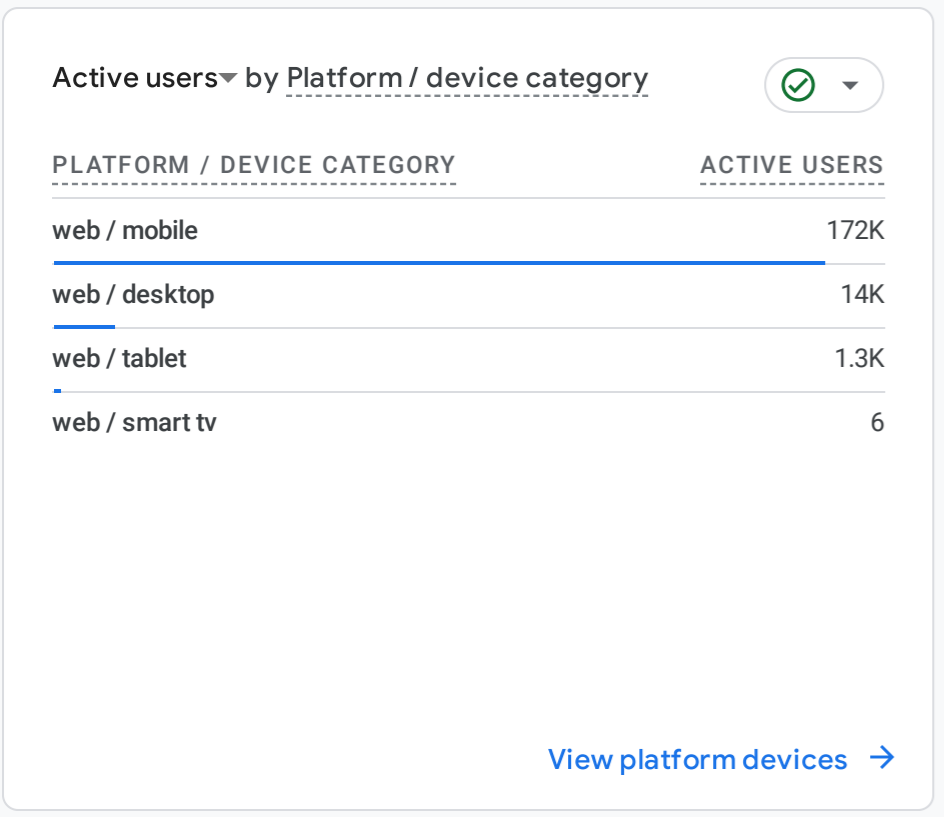

All Users Add comparison

Custom Jul 1 - Jul 31, 2024

Reports snapshot

WHERE DO YOUR NEW USERS COME FROM?

WHICH PAGES AND SCREENS GET THE MOST VIEWS?

Views by Page title and screen class

PAGE TITLE AND SCREEN CLASS	VIEWS
Tripartite Committee Deliver...	18K
Sierra Leone Road Transport...	17K
PRA Announces New Fuel Pr...	16K
Video Evidence of Amadu Koi...	16K
Same-Sex Couple Banished F...	14K
SLPP Politician Threatens to ...	14K
Amadu Koita Sentenced to O...	12K

View pages and screens

WHAT ARE YOUR TOP CAMPAIGNS?

WHERE DOES YOUR AVERAGE 120D VALUE COME FROM?