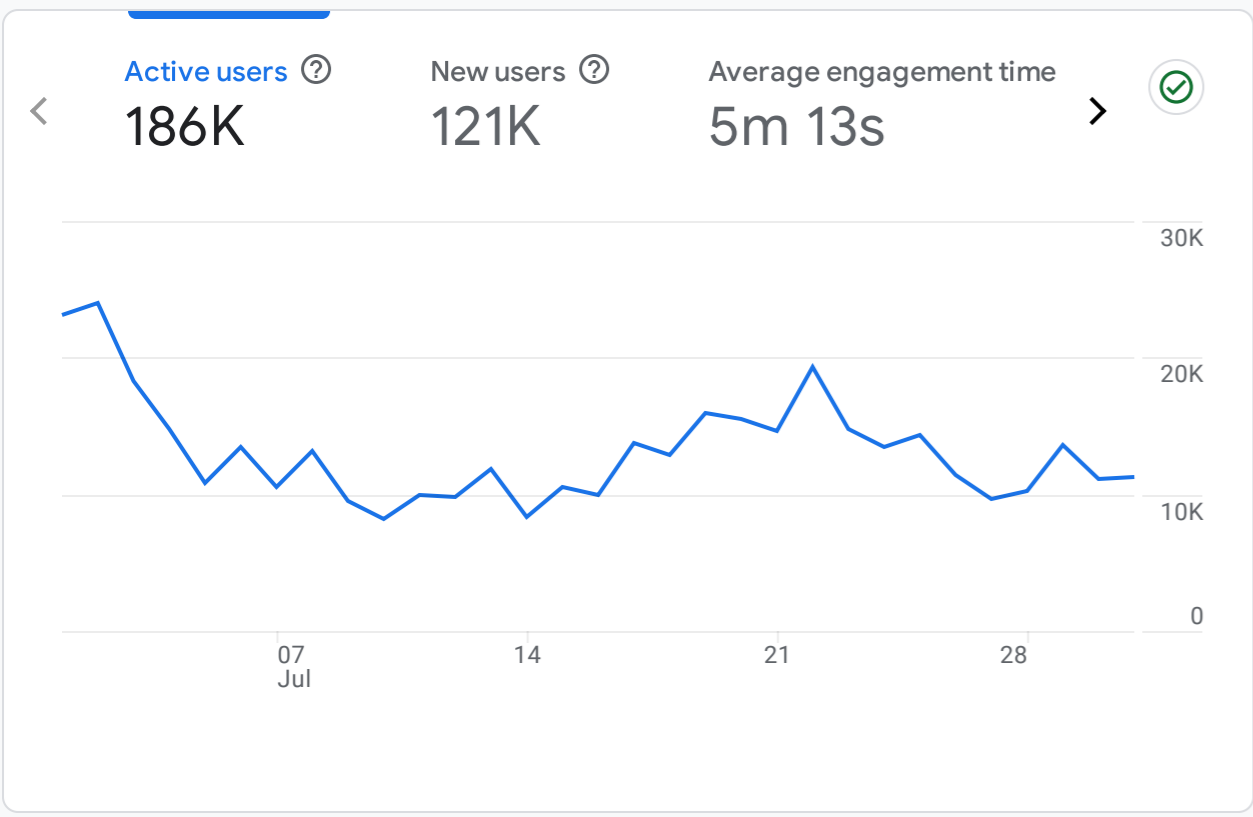

All Users Add comparison

Custom Jul 1 - Jul 31, 2024

Reports snapshot

WHERE DO YOUR NEW USERS COME FROM?

WHICH PAGES AND SCREENS GET THE MOST VIEWS?

Views by Page title and screen class

PAGE TITLE AND SCREEN CLASS	VIEWS
Tripartite Committee Deliver...	18K
Sierra Leone Road Transport...	17K
PRA Announces New Fuel Pr...	16K
Video Evidence of Amadu Koi...	16K
Same-Sex Couple Banished F...	14K
SLPP Politician Threatens to ...	14K
Amadu Koita Sentenced to O...	12K

View pages and screens

WHAT ARE YOUR TOP CAMPAIGNS?

WHERE DOES YOUR AVERAGE 120D VALUE COME FROM?