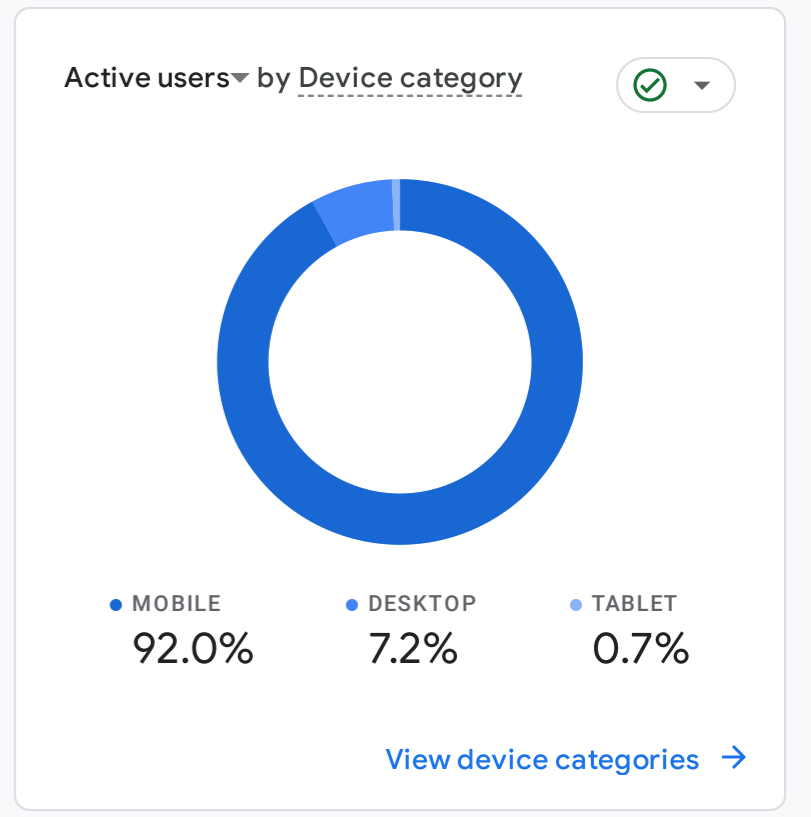

All Users Add comparison

Custom Jul 1 - Jul 31, 2024

Reports snapshot

WHERE DO YOUR NEW USERS COME FROM?

WHICH PAGES AND SCREENS GET THE MOST VIEWS?

Views by Page title and screen class

PAGE TITLE AND SCREEN CLASS	VIEWS
Tripartite Committee Deliver...	18K
Sierra Leone Road Transport...	17K
PRA Announces New Fuel Pr...	16K
Video Evidence of Amadu Koi...	16K
Same-Sex Couple Banished F...	14K
SLPP Politician Threatens to ...	14K
Amadu Koita Sentenced to O...	12K

View pages and screens

WHAT ARE YOUR TOP CAMPAIGNS?

WHERE DOES YOUR AVERAGE 120D VALUE COME FROM?