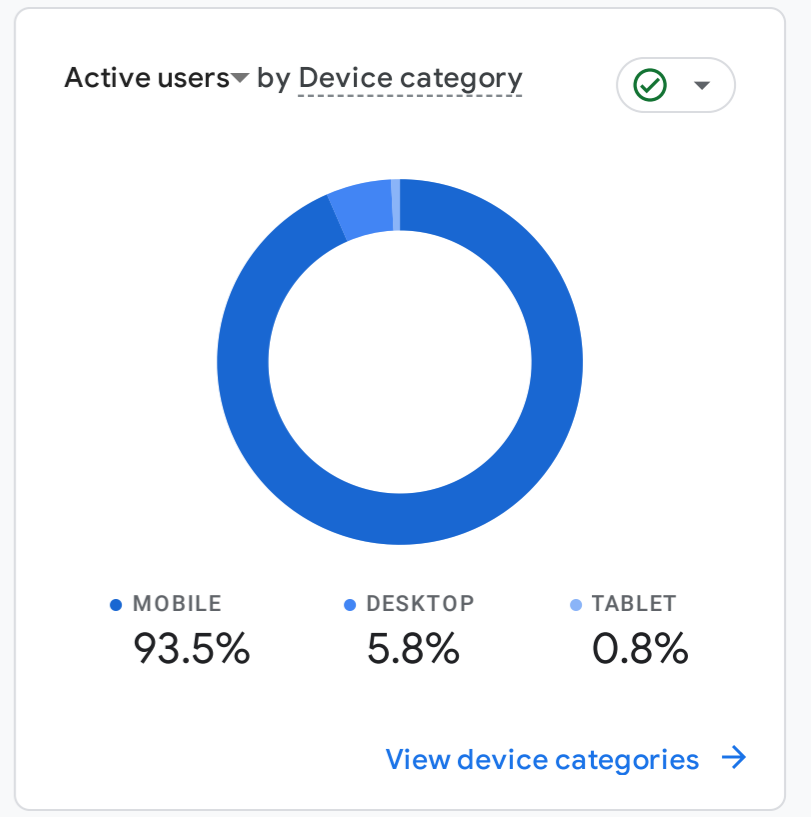

All Users Add comparison

Custom Jun 1 - Jun 30, 2024

Reports snapshot

WHERE DO YOUR NEW USERS COME FROM?

WHICH PAGES AND SCREENS GET THE MOST VIEWS?

Views by Page title and screen class

Page Title and Screen Class	Views
Video Evidence of Amadu Koi...	17K
U.S. Embassy Clarifies Purpo...	16K
U.S. Military Aircraft Spotted ...	15K
ECOWAS Delegation Arrives i...	13K
Sierra Leone's Tripartite Com...	13K
United States Welcomes Res...	12K
Protest in Freetown Over Alle...	12K

WHAT ARE YOUR TOP CAMPAIGNS?

WHERE DOES YOUR AVERAGE 120D VALUE COME FROM?