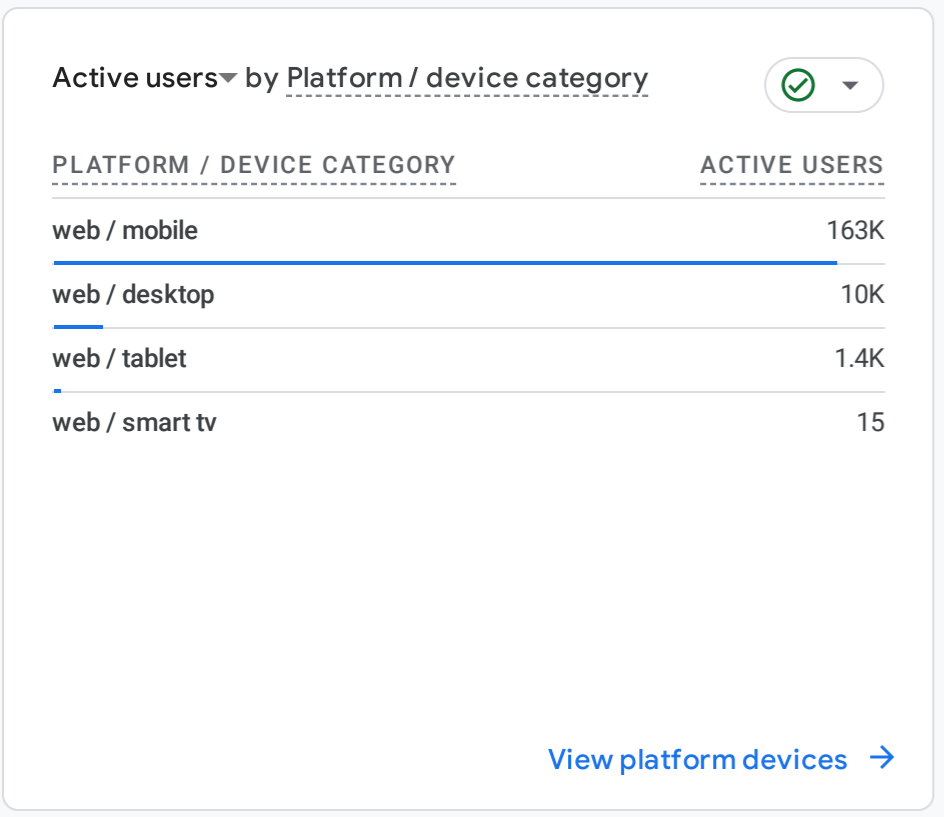

All Users Add comparison

Custom Jun 1 - Jun 30, 2024

Reports snapshot

WHERE DO YOUR NEW USERS COME FROM?

WHICH PAGES AND SCREENS GET THE MOST VIEWS?

Views by Page title and screen class

Page Title and Screen Class	Views
Video Evidence of Amadu Koi...	17K
U.S. Embassy Clarifies Purpo...	16K
U.S. Military Aircraft Spotted ...	15K
ECOWAS Delegation Arrives i...	13K
Sierra Leone's Tripartite Com...	13K
United States Welcomes Res...	12K
Protest in Freetown Over Alle...	12K

WHAT ARE YOUR TOP CAMPAIGNS?

WHERE DOES YOUR AVERAGE 120D VALUE COME FROM?