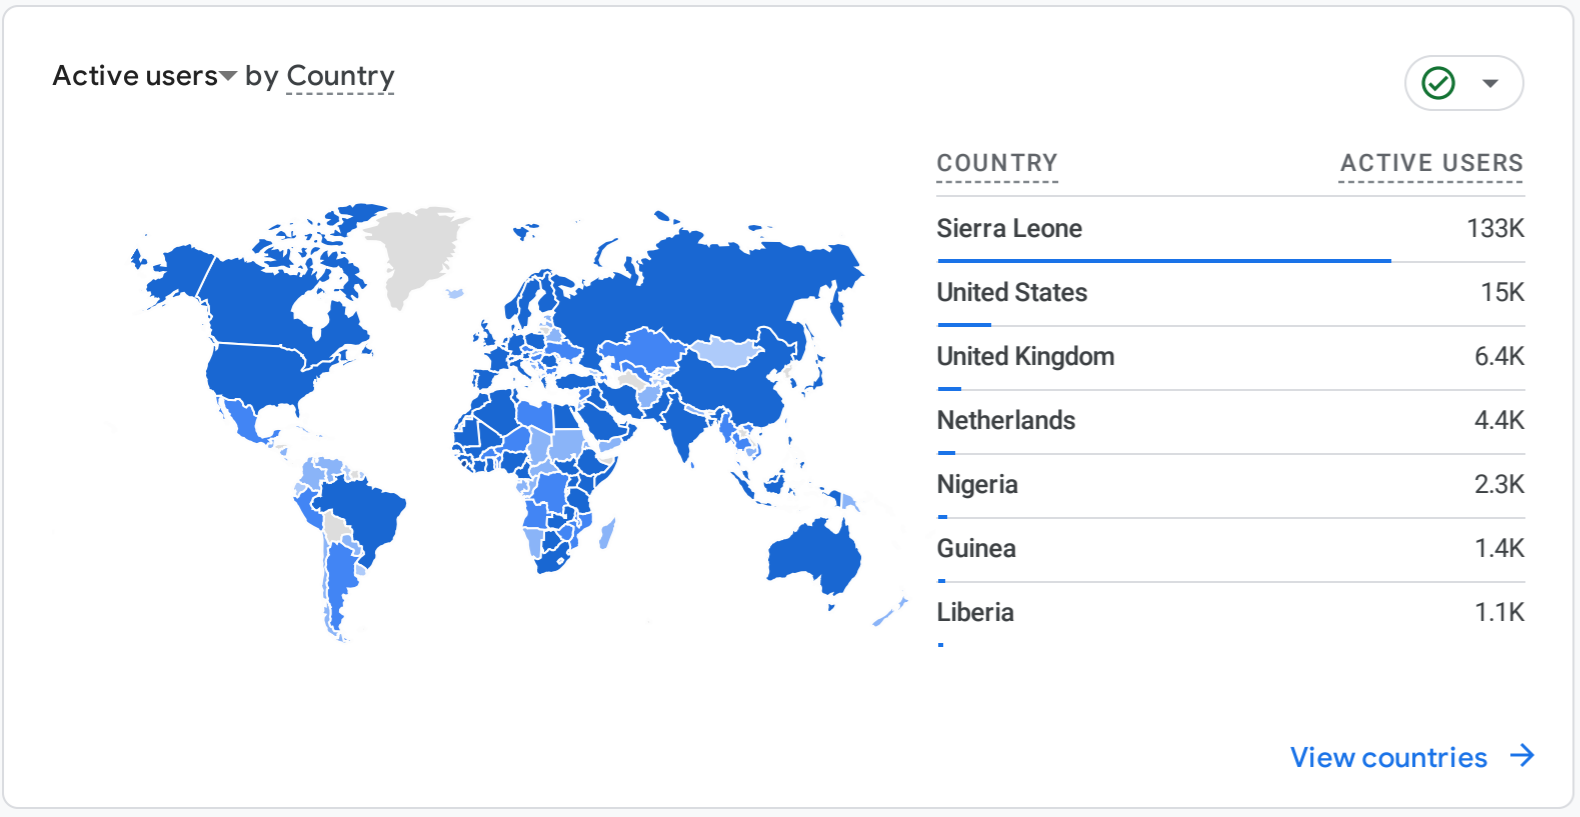

All Users Add comparison

Custom Jun 1 - Jun 30, 2024

Reports snapshot

WHERE DO YOUR NEW USERS COME FROM?

WHICH PAGES AND SCREENS GET THE MOST VIEWS?

Views by Page title and screen class

Page Title and Screen Class	Views
Video Evidence of Amadu Koi...	17K
U.S. Embassy Clarifies Purpo...	16K
U.S. Military Aircraft Spotted ...	15K
ECOWAS Delegation Arrives i...	13K
Sierra Leone's Tripartite Com...	13K
United States Welcomes Res...	12K
Protest in Freetown Over Alle...	12K

WHAT ARE YOUR TOP CAMPAIGNS?

WHERE DOES YOUR AVERAGE 120D VALUE COME FROM?