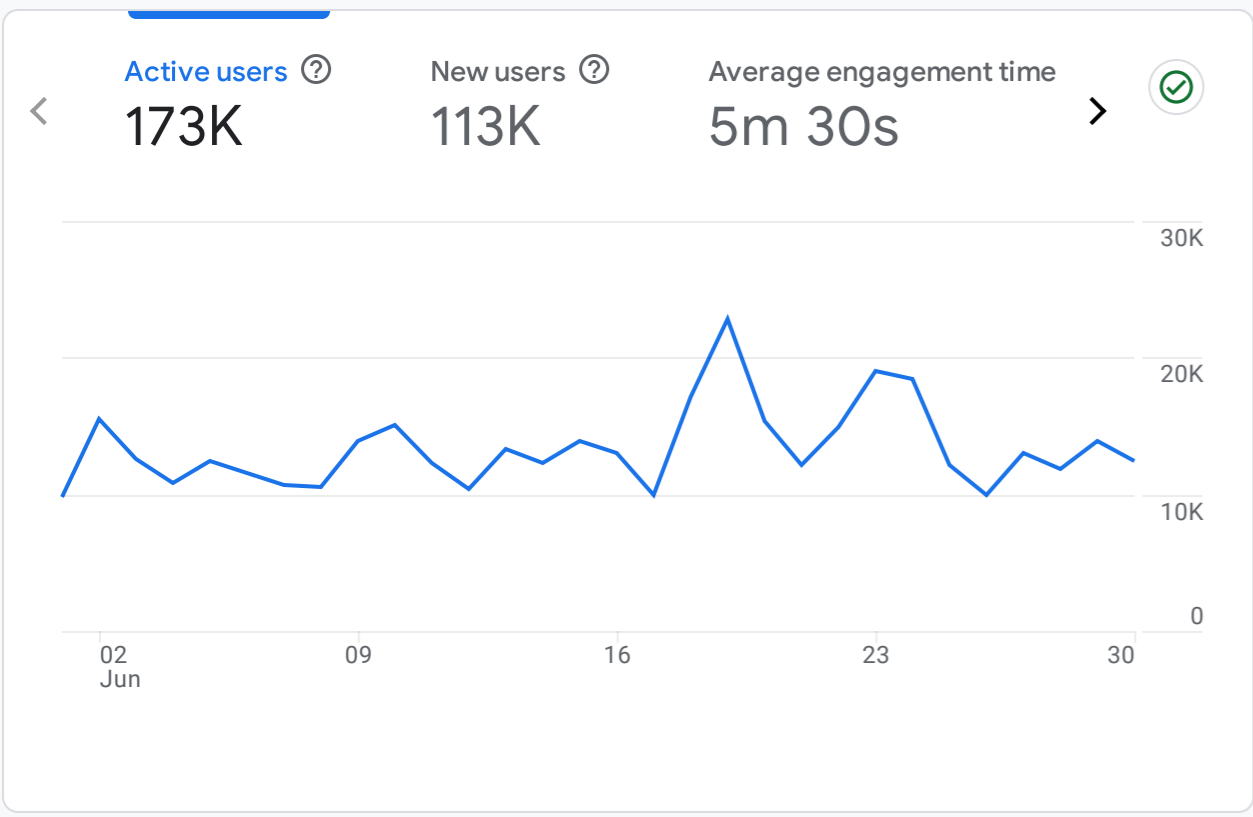

All Users Add comparison

Custom Jun 1 - Jun 30, 2024

Reports snapshot

WHERE DO YOUR NEW USERS COME FROM?

WHICH PAGES AND SCREENS GET THE MOST VIEWS?

Views by Page title and screen class

Page Title and Screen Class	Views
Video Evidence of Amadu Koi...	17K
U.S. Embassy Clarifies Purpo...	16K
U.S. Military Aircraft Spotted ...	15K
ECOWAS Delegation Arrives i...	13K
Sierra Leone's Tripartite Com...	13K
United States Welcomes Res...	12K
Protest in Freetown Over Alle...	12K

WHAT ARE YOUR TOP CAMPAIGNS?

WHERE DOES YOUR AVERAGE 120D VALUE COME FROM?