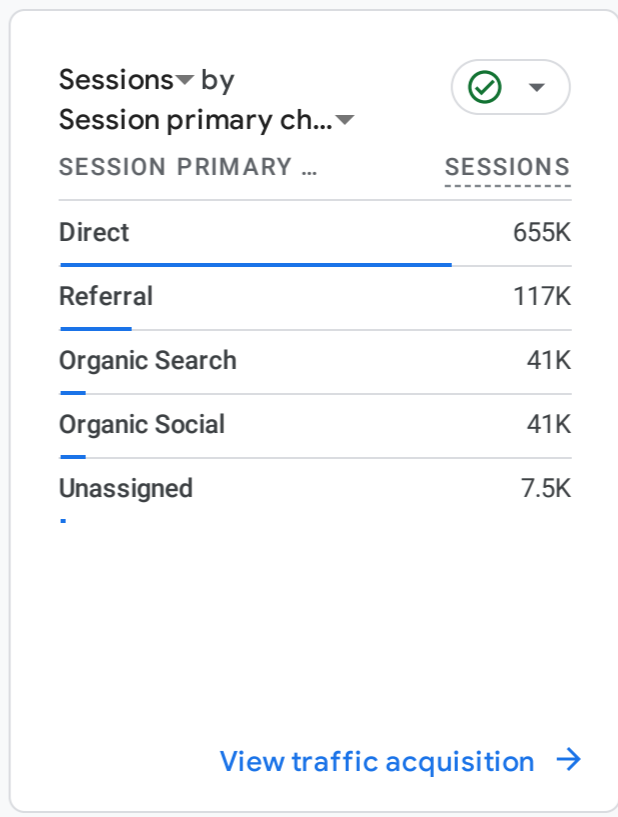

All Users Add comparison

Custom Jun 1 - Jun 30, 2024

Reports snapshot

WHERE DO YOUR NEW USERS COME FROM?

WHICH PAGES AND SCREENS GET THE MOST VIEWS?

Views by Page title and screen class

Page Title and Screen Class	Views
Video Evidence of Amadu Koi...	17K
U.S. Embassy Clarifies Purpo...	16K
U.S. Military Aircraft Spotted ...	15K
ECOWAS Delegation Arrives i...	13K
Sierra Leone's Tripartite Com...	13K
United States Welcomes Res...	12K
Protest in Freetown Over Alle...	12K

WHAT ARE YOUR TOP CAMPAIGNS?

WHERE DOES YOUR AVERAGE 120D VALUE COME FROM?