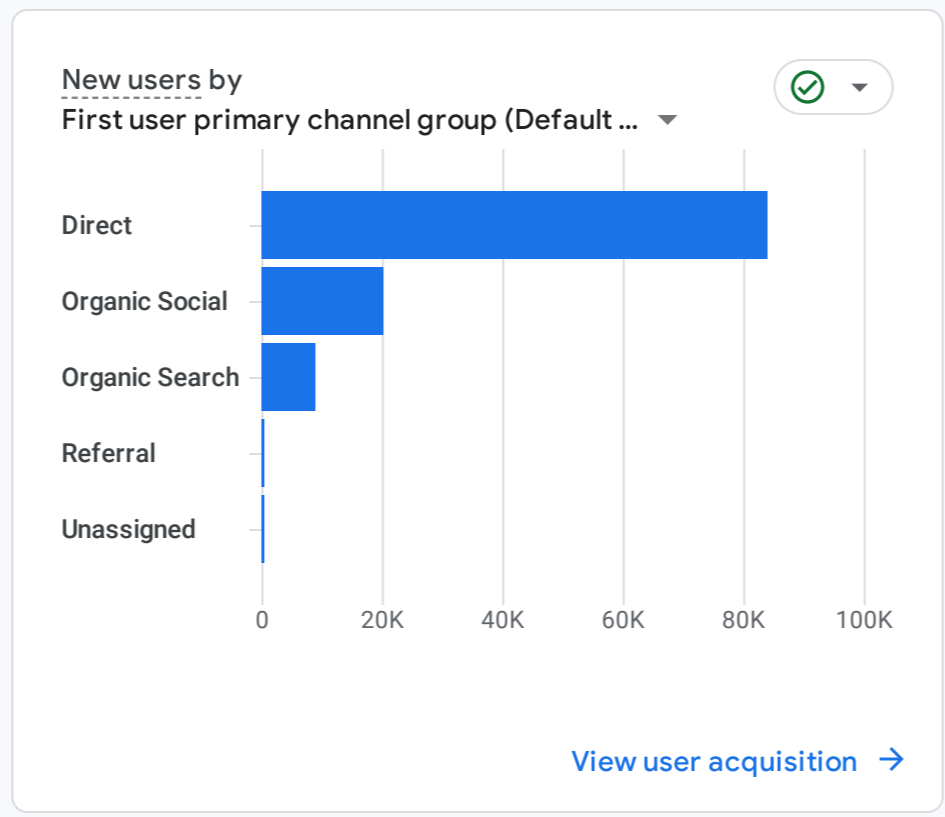

All Users Add comparison

Custom Jun 1 - Jun 30, 2024

Reports snapshot

WHERE DO YOUR NEW USERS COME FROM?

WHICH PAGES AND SCREENS GET THE MOST VIEWS?

Views by Page title and screen class

Page Title and Screen Class	Views
Video Evidence of Amadu Koi...	17K
U.S. Embassy Clarifies Purpo...	16K
U.S. Military Aircraft Spotted ...	15K
ECOWAS Delegation Arrives i...	13K
Sierra Leone's Tripartite Com...	13K
United States Welcomes Res...	12K
Protest in Freetown Over Alle...	12K

WHAT ARE YOUR TOP CAMPAIGNS?

WHERE DOES YOUR AVERAGE 120D VALUE COME FROM?