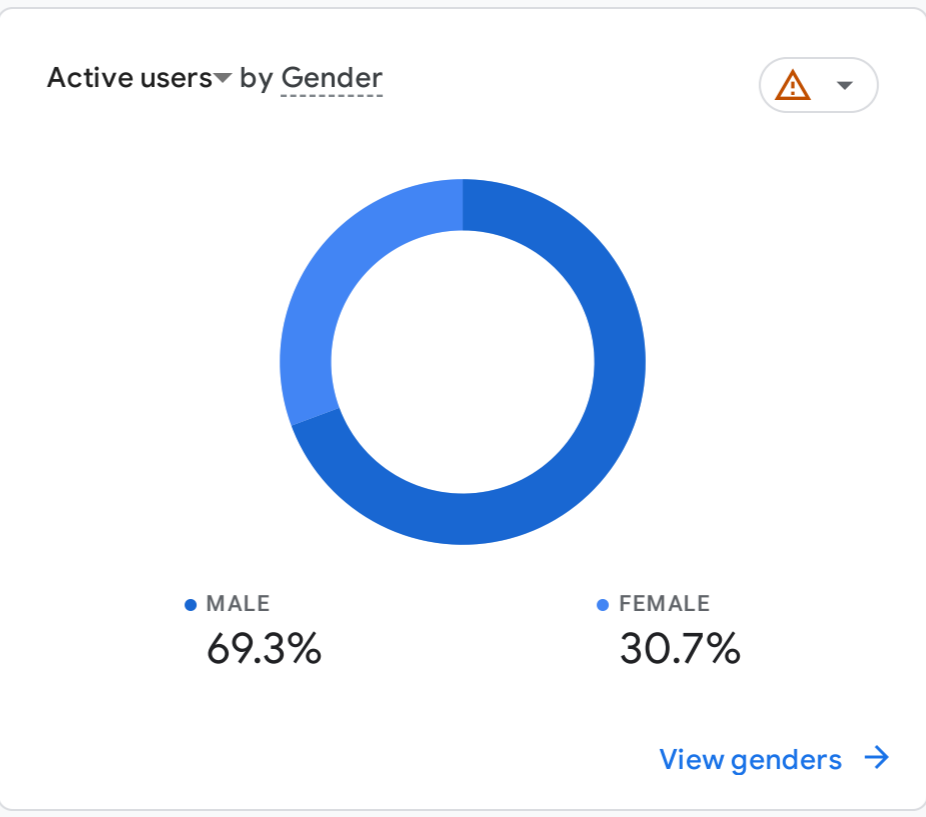

All Users Add comparison

Custom Jun 1 - Jun 30, 2024

Reports snapshot

WHERE DO YOUR NEW USERS COME FROM?

WHICH PAGES AND SCREENS GET THE MOST VIEWS?

Views by Page title and screen class

Page Title and Screen Class	Views
Video Evidence of Amadu Koi...	17K
U.S. Embassy Clarifies Purpo...	16K
U.S. Military Aircraft Spotted ...	15K
ECOWAS Delegation Arrives i...	13K
Sierra Leone's Tripartite Com...	13K
United States Welcomes Res...	12K
Protest in Freetown Over Alle...	12K

WHAT ARE YOUR TOP CAMPAIGNS?

WHERE DOES YOUR AVERAGE 120D VALUE COME FROM?