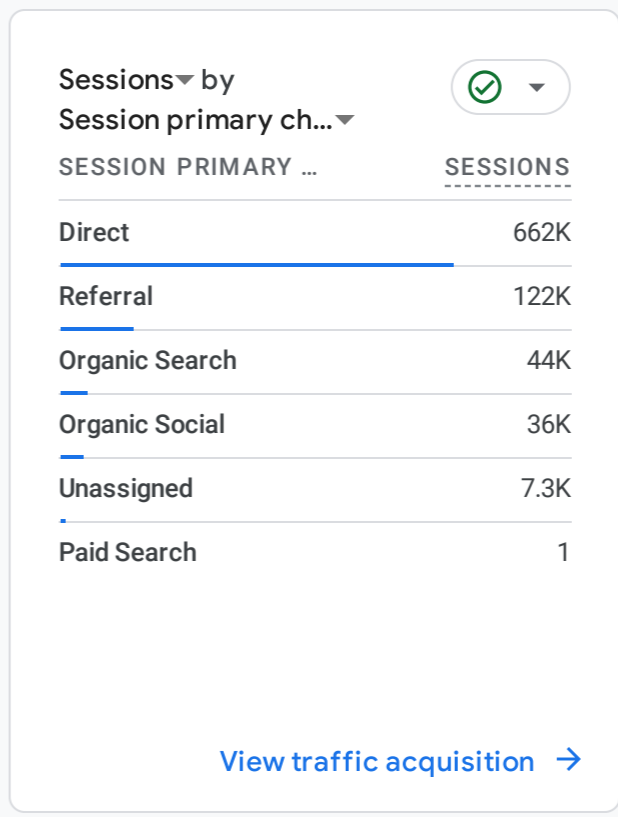

All Users Add comparison

Custom May 1 - May 31, 2024

Reports snapshot

WHERE DO YOUR NEW USERS COME FROM?

WHICH PAGES AND SCREENS GET THE MOST VIEWS?

Views by Page title and screen class

Page Title and Screen Class	Views
How to Check 2025 DV Lotter...	27K
Fuel Crisis: Sierra Leone Gov...	19K
Video Evidence of Amadu Koi...	18K
Election of Speaker And Dep...	17K
Boss La Arrested as Police C...	17K
Deputy Justice Minister Clari...	15K
Former APC Minister, Mahm...	14K

WHAT ARE YOUR TOP CAMPAIGNS?

WHERE DOES YOUR AVERAGE 120D VALUE COME FROM?