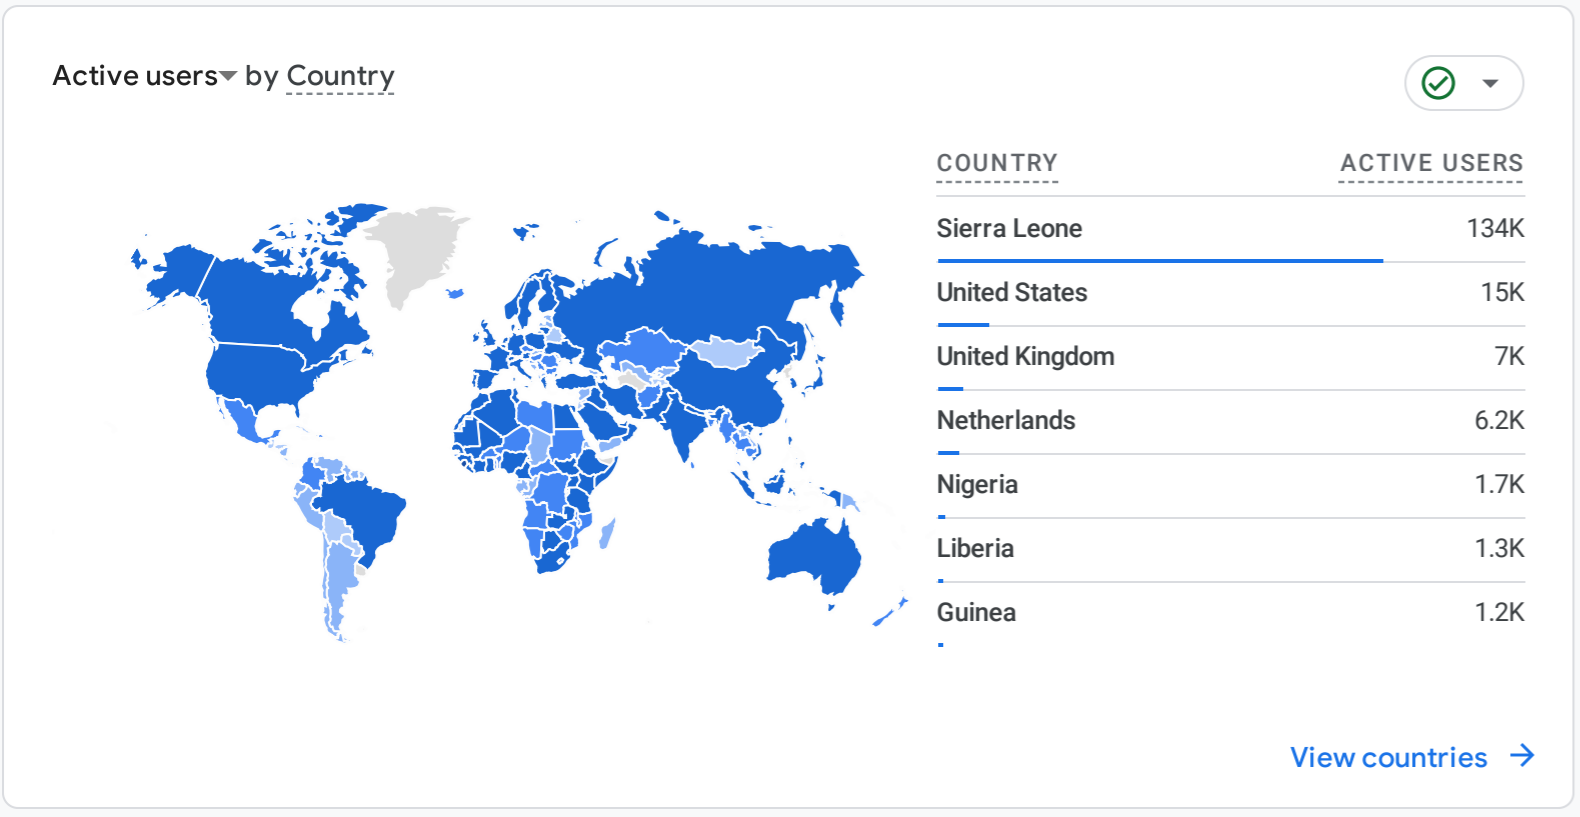

All Users Add comparison

Custom May 1 - May 31, 2024

Reports snapshot

WHERE DO YOUR NEW USERS COME FROM?

WHICH PAGES AND SCREENS GET THE MOST VIEWS?

Views by Page title and screen class

Page Title and Screen Class	Views
How to Check 2025 DV Lotter...	27K
Fuel Crisis: Sierra Leone Gov...	19K
Video Evidence of Amadu Koi...	18K
Election of Speaker And Dep...	17K
Boss La Arrested as Police C...	17K
Deputy Justice Minister Clari...	15K
Former APC Minister, Mahm...	14K

WHAT ARE YOUR TOP CAMPAIGNS?

WHERE DOES YOUR AVERAGE 120D VALUE COME FROM?