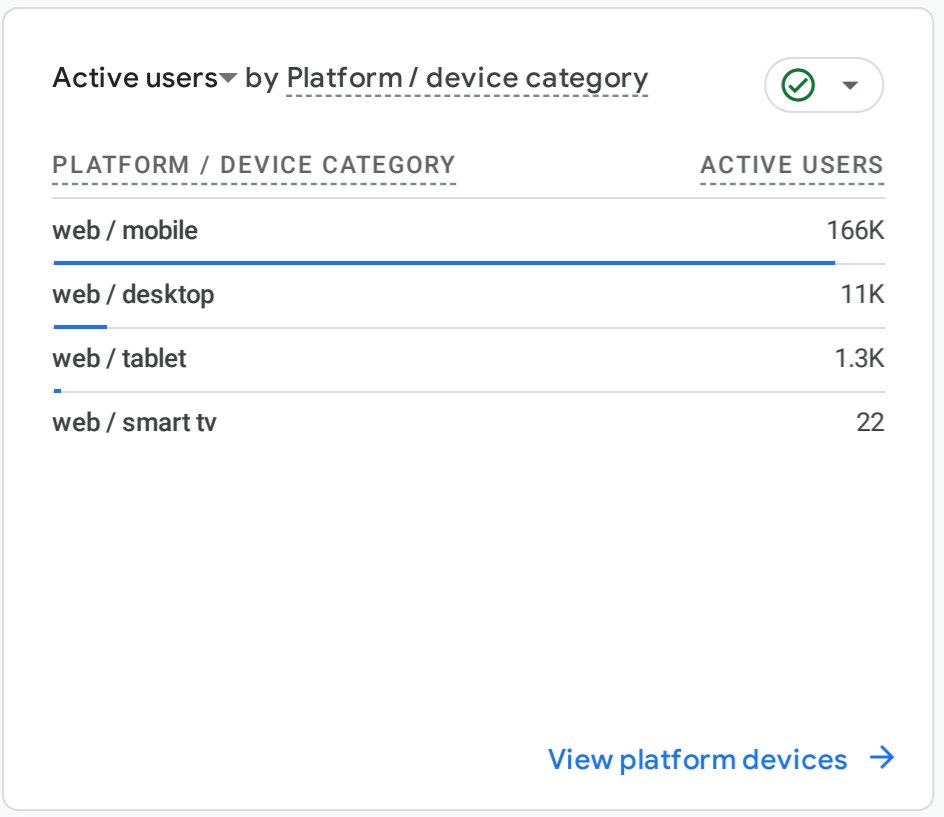

All Users Add comparison

Custom May 1 - May 31, 2024

Reports snapshot

WHERE DO YOUR NEW USERS COME FROM?

WHICH PAGES AND SCREENS GET THE MOST VIEWS?

Views by Page title and screen class

Page Title and Screen Class	Views
How to Check 2025 DV Lotter...	27K
Fuel Crisis: Sierra Leone Gov...	19K
Video Evidence of Amadu Koi...	18K
Election of Speaker And Dep...	17K
Boss La Arrested as Police C...	17K
Deputy Justice Minister Clari...	15K
Former APC Minister, Mahm...	14K

WHAT ARE YOUR TOP CAMPAIGNS?

WHERE DOES YOUR AVERAGE 120D VALUE COME FROM?