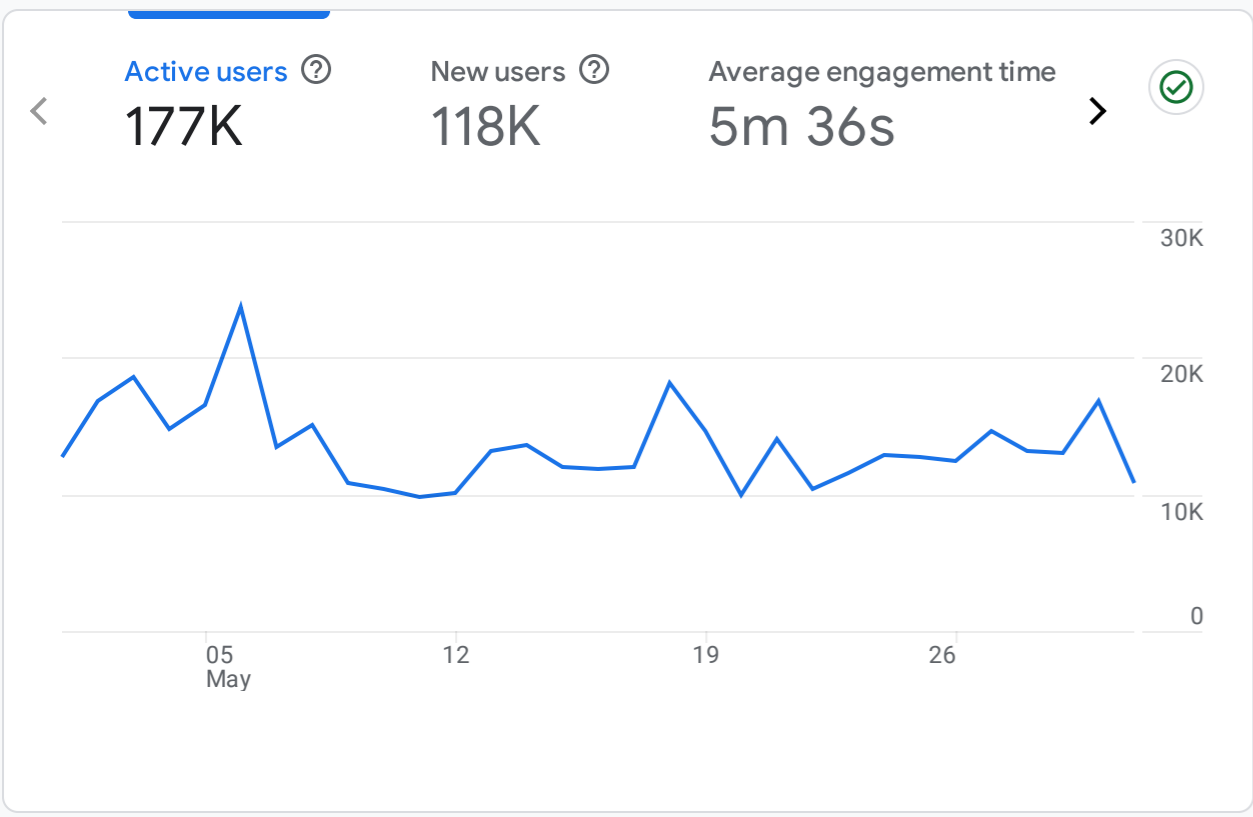

All Users Add comparison

Custom May 1 - May 31, 2024

Reports snapshot

WHERE DO YOUR NEW USERS COME FROM?

WHICH PAGES AND SCREENS GET THE MOST VIEWS?

Views by Page title and screen class

Page Title and Screen Class	Views
How to Check 2025 DV Lotter...	27K
Fuel Crisis: Sierra Leone Gov...	19K
Video Evidence of Amadu Koi...	18K
Election of Speaker And Dep...	17K
Boss La Arrested as Police C...	17K
Deputy Justice Minister Clari...	15K
Former APC Minister, Mahm...	14K

WHAT ARE YOUR TOP CAMPAIGNS?

WHERE DOES YOUR AVERAGE 120D VALUE COME FROM?