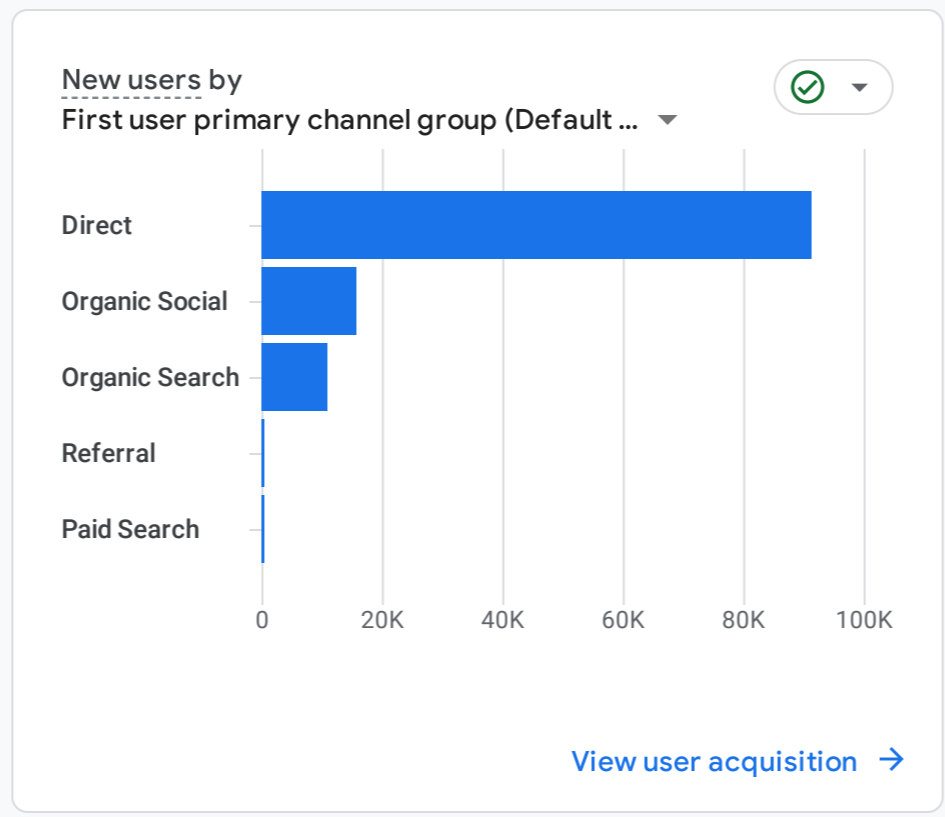

All Users Add comparison

Custom May 1 - May 31, 2024

Reports snapshot

WHERE DO YOUR NEW USERS COME FROM?

WHICH PAGES AND SCREENS GET THE MOST VIEWS?

Views by Page title and screen class

Page Title and Screen Class	Views
How to Check 2025 DV Lotter...	27K
Fuel Crisis: Sierra Leone Gov...	19K
Video Evidence of Amadu Koi...	18K
Election of Speaker And Dep...	17K
Boss La Arrested as Police C...	17K
Deputy Justice Minister Clari...	15K
Former APC Minister, Mahm...	14K

WHAT ARE YOUR TOP CAMPAIGNS?

WHERE DOES YOUR AVERAGE 120D VALUE COME FROM?