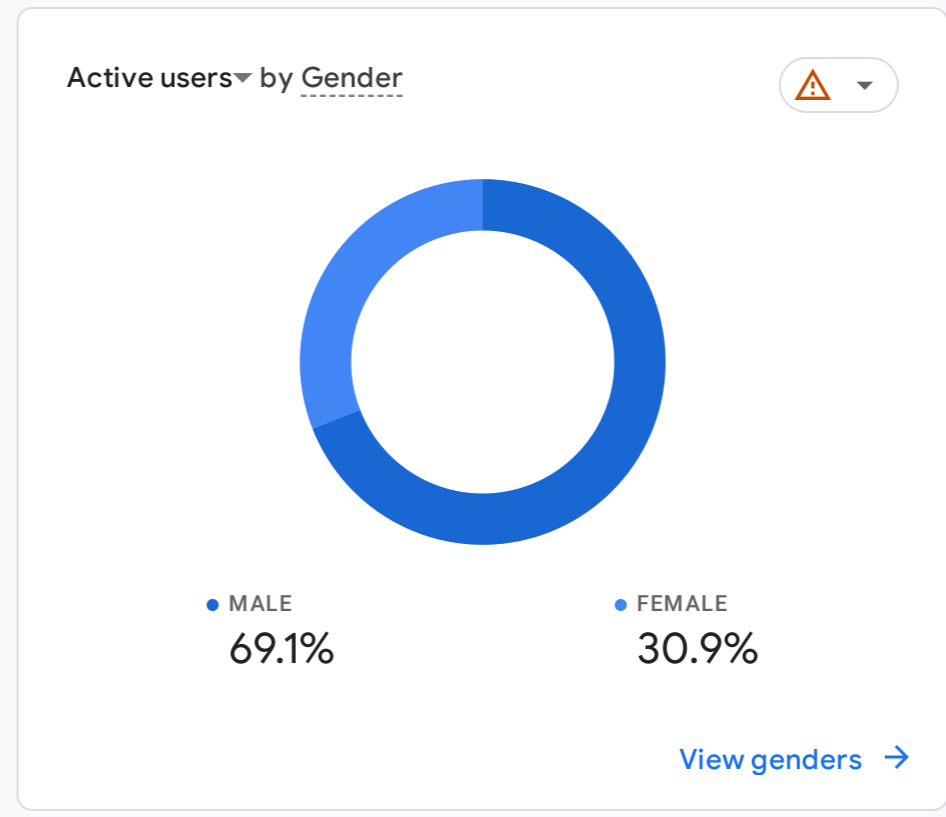

All Users Add comparison

Custom May 1 - May 31, 2024

Reports snapshot

WHERE DO YOUR NEW USERS COME FROM?

WHICH PAGES AND SCREENS GET THE MOST VIEWS?

Views by Page title and screen class

Page Title and Screen Class	Views
How to Check 2025 DV Lotter...	27K
Fuel Crisis: Sierra Leone Gov...	19K
Video Evidence of Amadu Koi...	18K
Election of Speaker And Dep...	17K
Boss La Arrested as Police C...	17K
Deputy Justice Minister Clari...	15K
Former APC Minister, Mahm...	14K

WHAT ARE YOUR TOP CAMPAIGNS?

WHERE DOES YOUR AVERAGE 120D VALUE COME FROM?