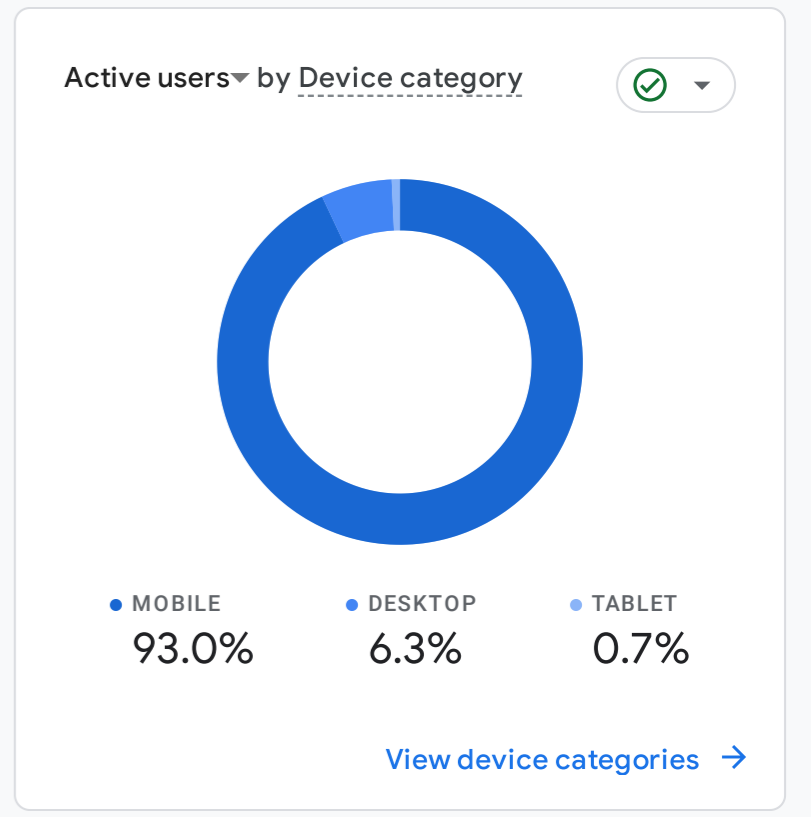

All Users Add comparison

Custom May 1 - May 31, 2024

Reports snapshot

WHERE DO YOUR NEW USERS COME FROM?

WHICH PAGES AND SCREENS GET THE MOST VIEWS?

Views by Page title and screen class

Page Title and Screen Class	Views
How to Check 2025 DV Lotter...	27K
Fuel Crisis: Sierra Leone Gov...	19K
Video Evidence of Amadu Koi...	18K
Election of Speaker And Dep...	17K
Boss La Arrested as Police C...	17K
Deputy Justice Minister Clari...	15K
Former APC Minister, Mahm...	14K

WHAT ARE YOUR TOP CAMPAIGNS?

WHERE DOES YOUR AVERAGE 120D VALUE COME FROM?