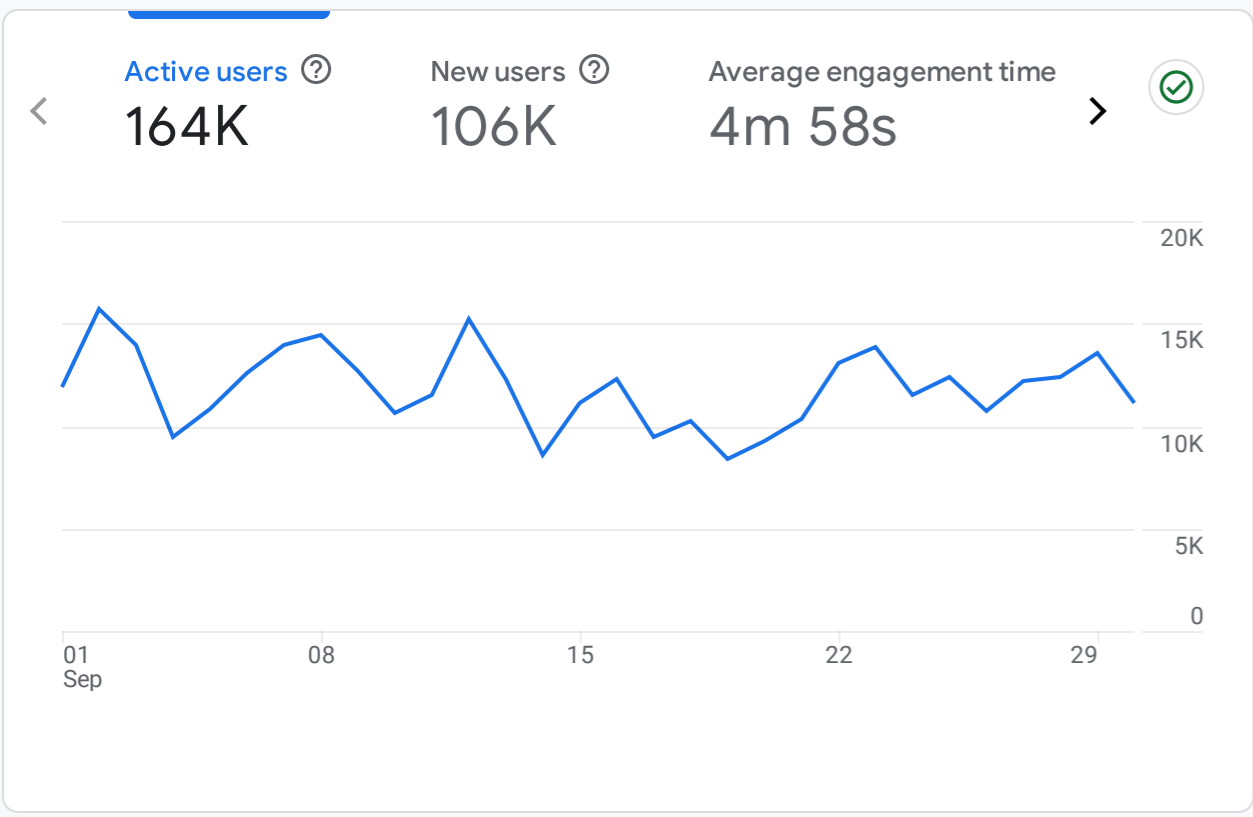

All Users Add comparison

Custom Sep 1 - Sep 30, 2024

Reports snapshot

WHERE DO YOUR NEW USERS COME FROM?

WHICH PAGES AND SCREENS GET THE MOST VIEWS?

Views by Page title and screen class

| PAGE TITLE AND SCREEN ... | VIEWS |
|-----------------------------------|-------|
| Public Smoking Now Banned ... | 17K |
| Education Ministry Introduce... | 14K |
| Big Shake-Up in Sierra Leone... | 13K |
| Video Evidence of Amadu Koi... | 11K |
| Massive Failure at College of ... | 11K |
| Petroleum Regulatory Agenc... | 10K |
| Ministry of Education Announ... | 9.9K |

[View pages and screens](#)

WHAT ARE YOUR TOP CAMPAIGNS?

WHERE DOES YOUR AVERAGE 120D VALUE COME FROM?