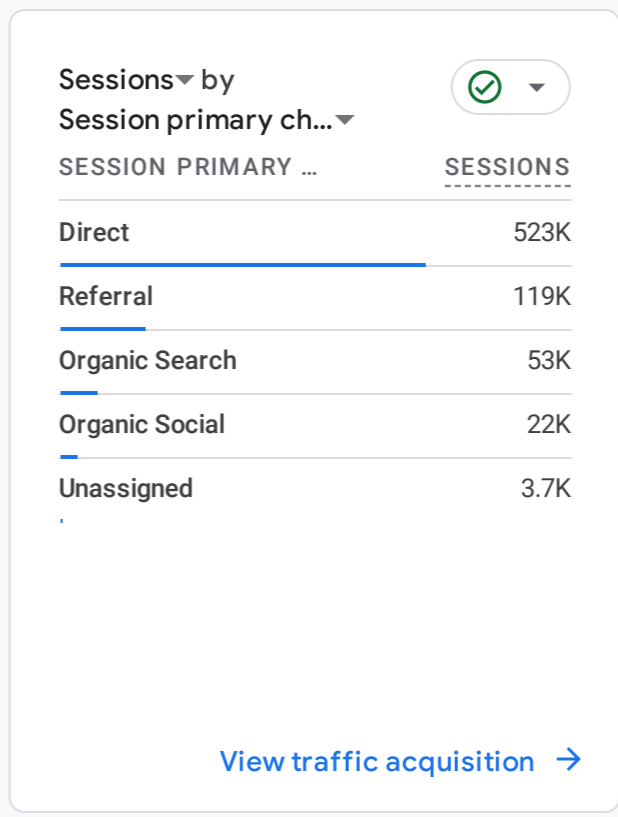

All Users Add comparison

Custom Sep 1 - Sep 30, 2024

Reports snapshot

WHERE DO YOUR NEW USERS COME FROM?

WHICH PAGES AND SCREENS GET THE MOST VIEWS?

Views by Page title and screen class

| PAGE TITLE AND SCREEN ... | VIEWS |
|-----------------------------------|-------|
| Public Smoking Now Banned ... | 17K |
| Education Ministry Introduce... | 14K |
| Big Shake-Up in Sierra Leone... | 13K |
| Video Evidence of Amadu Koi... | 11K |
| Massive Failure at College of ... | 11K |
| Petroleum Regulatory Agenc... | 10K |
| Ministry of Education Announ... | 9.9K |

[View pages and screens](#)

WHAT ARE YOUR TOP CAMPAIGNS?

WHERE DOES YOUR AVERAGE 120D VALUE COME FROM?