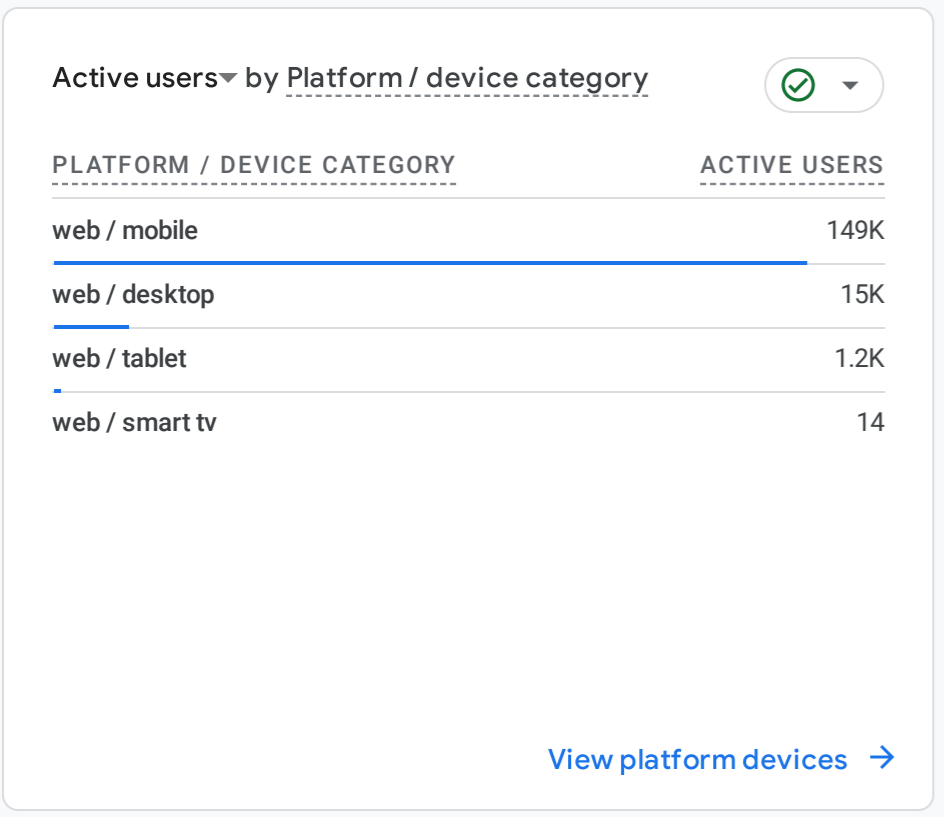

All Users Add comparison

Custom Sep 1 - Sep 30, 2024

Reports snapshot

WHERE DO YOUR NEW USERS COME FROM?

WHICH PAGES AND SCREENS GET THE MOST VIEWS?

Views by Page title and screen class

| PAGE TITLE AND SCREEN ... | VIEWS |
|-----------------------------------|-------|
| Public Smoking Now Banned ... | 17K |
| Education Ministry Introduce... | 14K |
| Big Shake-Up in Sierra Leone... | 13K |
| Video Evidence of Amadu Koi... | 11K |
| Massive Failure at College of ... | 11K |
| Petroleum Regulatory Agenc... | 10K |
| Ministry of Education Announ... | 9.9K |

[View pages and screens](#)

WHAT ARE YOUR TOP CAMPAIGNS?

WHERE DOES YOUR AVERAGE 120D VALUE COME FROM?