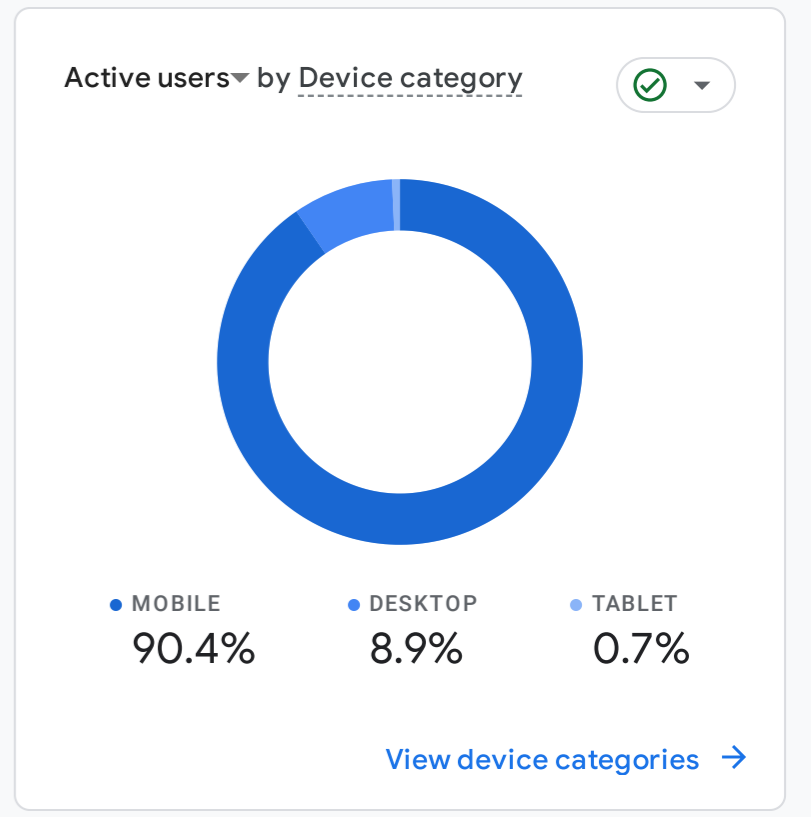

All Users Add comparison

Custom Sep 1 - Sep 30, 2024

Reports snapshot

WHERE DO YOUR NEW USERS COME FROM?

WHICH PAGES AND SCREENS GET THE MOST VIEWS?

Views by Page title and screen class

| PAGE TITLE AND SCREEN ... | VIEWS |
|-----------------------------------|-------|
| Public Smoking Now Banned ... | 17K |
| Education Ministry Introduce... | 14K |
| Big Shake-Up in Sierra Leone... | 13K |
| Video Evidence of Amadu Koi... | 11K |
| Massive Failure at College of ... | 11K |
| Petroleum Regulatory Agenc... | 10K |
| Ministry of Education Announ... | 9.9K |

[View pages and screens](#)

WHAT ARE YOUR TOP CAMPAIGNS?

WHERE DOES YOUR AVERAGE 120D VALUE COME FROM?