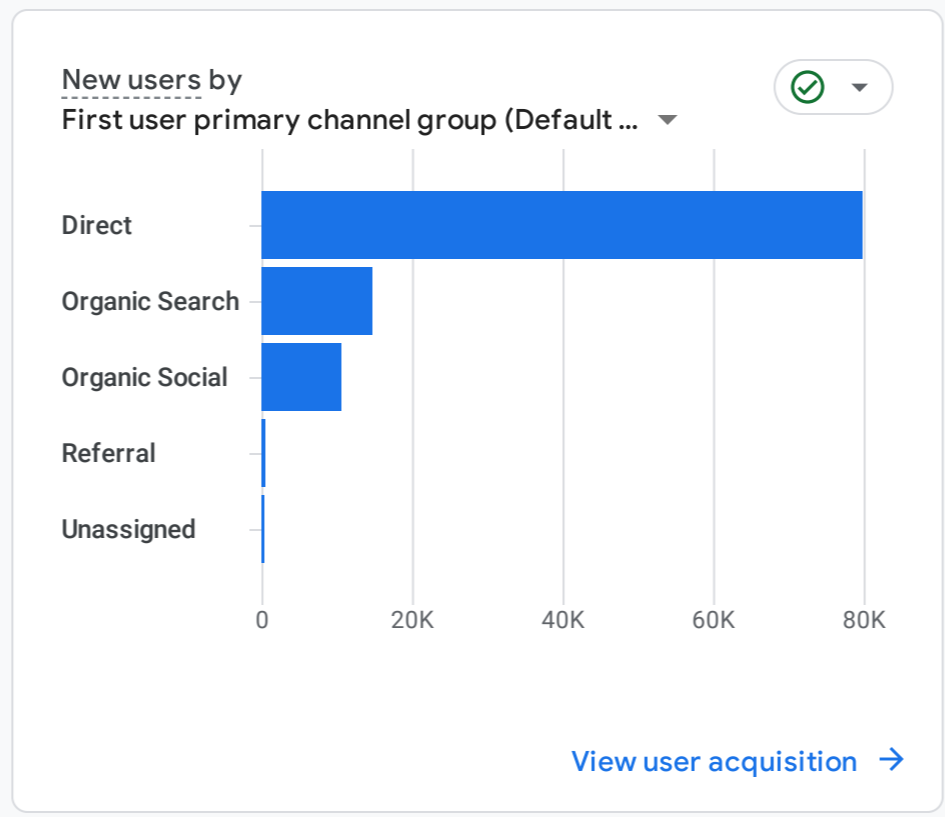

All Users Add comparison

Custom Sep 1 - Sep 30, 2024

Reports snapshot

WHERE DO YOUR NEW USERS COME FROM?

WHICH PAGES AND SCREENS GET THE MOST VIEWS?

Views by Page title and screen class

| PAGE TITLE AND SCREEN ... | VIEWS |
|-----------------------------------|-------|
| Public Smoking Now Banned ... | 17K |
| Education Ministry Introduce... | 14K |
| Big Shake-Up in Sierra Leone... | 13K |
| Video Evidence of Amadu Koi... | 11K |
| Massive Failure at College of ... | 11K |
| Petroleum Regulatory Agenc... | 10K |
| Ministry of Education Announ... | 9.9K |

[View pages and screens](#)

WHAT ARE YOUR TOP CAMPAIGNS?

WHERE DOES YOUR AVERAGE 120D VALUE COME FROM?