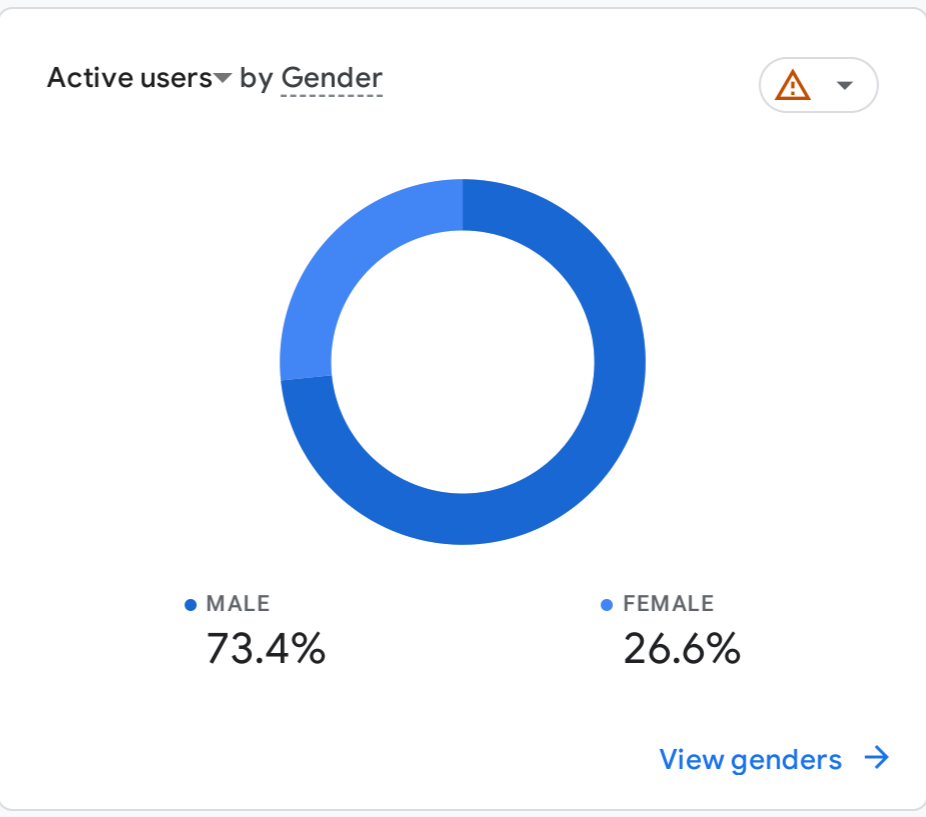

All Users Add comparison

Custom Sep 1 - Sep 30, 2024

Reports snapshot

WHERE DO YOUR NEW USERS COME FROM?

WHICH PAGES AND SCREENS GET THE MOST VIEWS?

Views by Page title and screen class

| PAGE TITLE AND SCREEN ... | VIEWS |
|-----------------------------------|-------|
| Public Smoking Now Banned ... | 17K |
| Education Ministry Introduce... | 14K |
| Big Shake-Up in Sierra Leone... | 13K |
| Video Evidence of Amadu Koi... | 11K |
| Massive Failure at College of ... | 11K |
| Petroleum Regulatory Agenc... | 10K |
| Ministry of Education Announ... | 9.9K |

[View pages and screens](#)

WHAT ARE YOUR TOP CAMPAIGNS?

WHERE DOES YOUR AVERAGE 120D VALUE COME FROM?