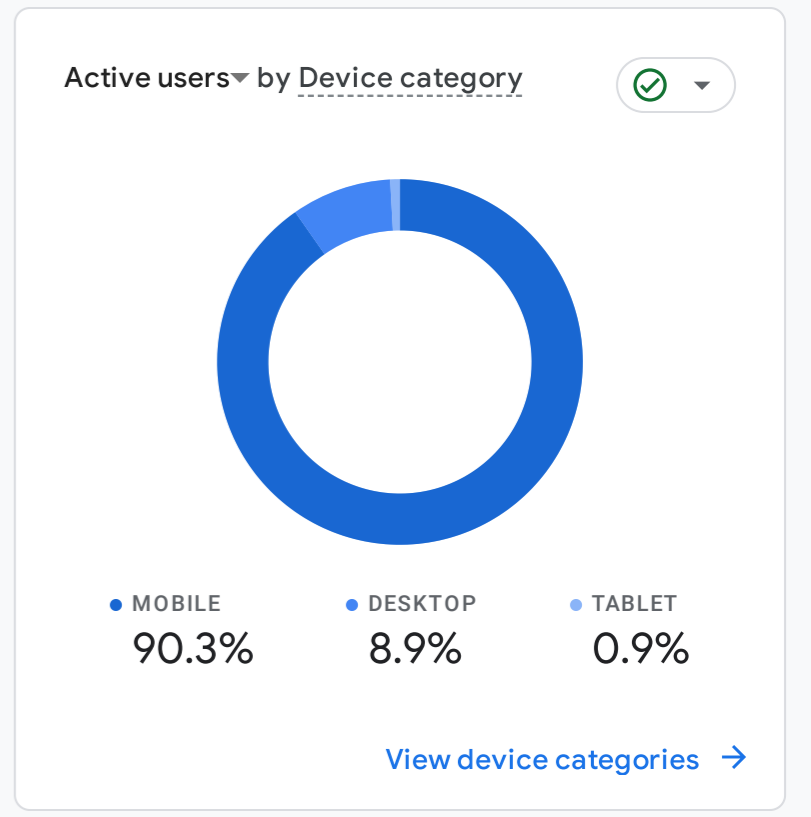

All Users Add comparison

Custom Nov 1 - Nov 30, 2024

Reports snapshot

WHERE DO YOUR NEW USERS COME FROM?

WHICH PAGES AND SCREENS GET THE MOST VIEWS?

Views by Page title and screen class

Page Title and Screen Class	Views
How to Check 2024 BECE Re...	33K
BREAKING: Two Fugitives Sh...	27K
Government Provides Update...	21K
Government of Sierra Leone ...	17K
Who Performed Ritual Sacrifi...	14K
Petroleum Regulatory Agenc...	14K
News - Sierraloaded	13K

WHAT ARE YOUR TOP CAMPAIGNS?

WHERE DOES YOUR AVERAGE 120D VALUE COME FROM?