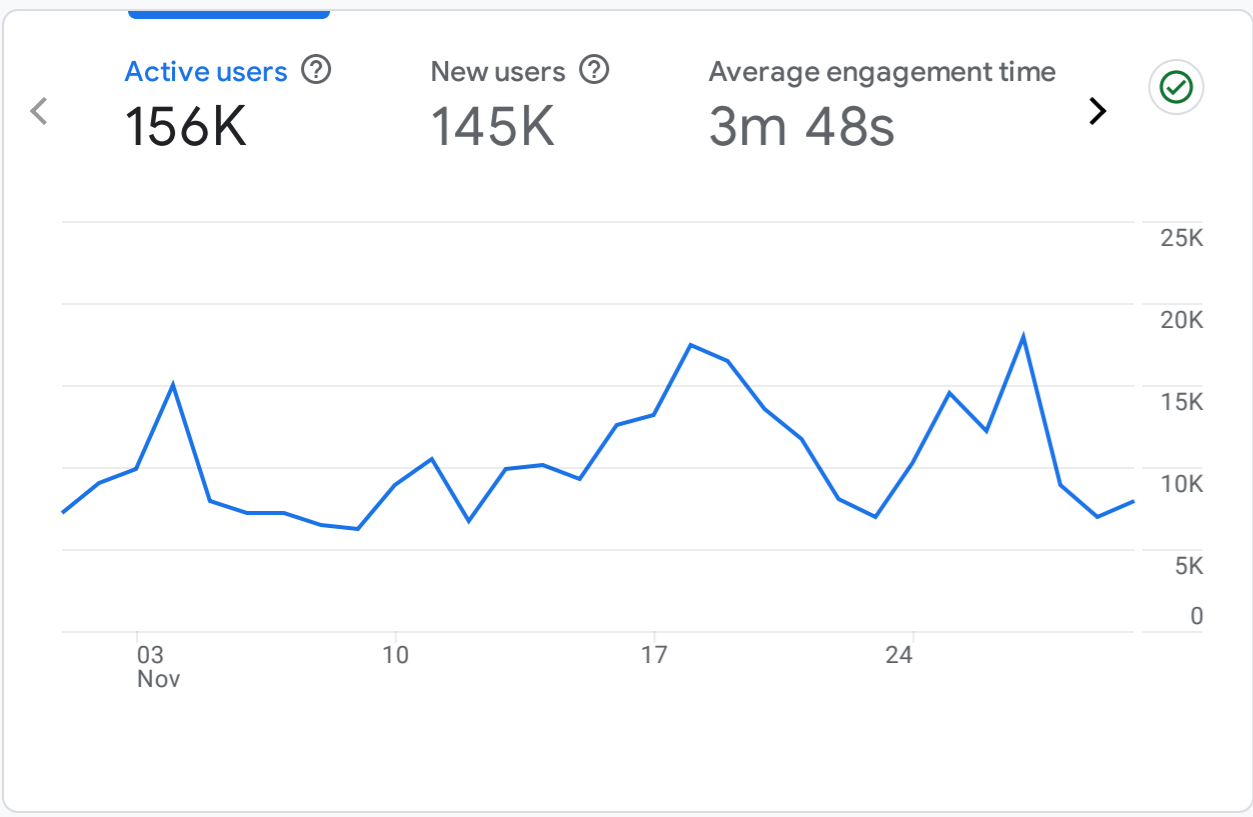

All Users Add comparison

Custom Nov 1 - Nov 30, 2024

Reports snapshot

WHERE DO YOUR NEW USERS COME FROM?

WHICH PAGES AND SCREENS GET THE MOST VIEWS?

Views by Page title and screen class

Page Title and Screen Class	Views
How to Check 2024 BECE Re...	33K
BREAKING: Two Fugitives Sh...	27K
Government Provides Update...	21K
Government of Sierra Leone ...	17K
Who Performed Ritual Sacrifi...	14K
Petroleum Regulatory Agenc...	14K
News - Sierraloaded	13K

WHAT ARE YOUR TOP CAMPAIGNS?

WHERE DOES YOUR AVERAGE 120D VALUE COME FROM?