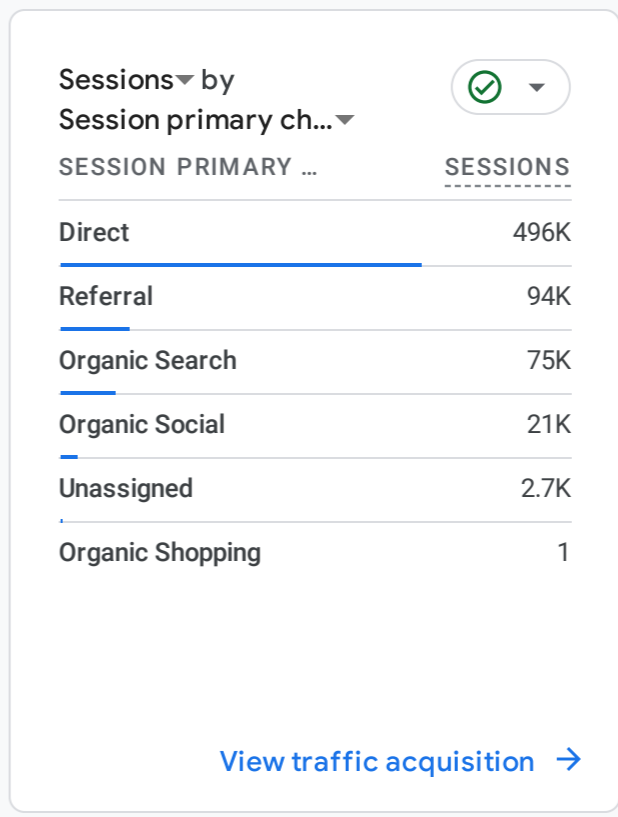

All Users Add comparison

Custom Nov 1 - Nov 30, 2024

Reports snapshot

WHERE DO YOUR NEW USERS COME FROM?

WHICH PAGES AND SCREENS GET THE MOST VIEWS?

Views by Page title and screen class

Page Title and Screen Class	Views
How to Check 2024 BECE Re...	33K
BREAKING: Two Fugitives Sh...	27K
Government Provides Update...	21K
Government of Sierra Leone ...	17K
Who Performed Ritual Sacrifi...	14K
Petroleum Regulatory Agenc...	14K
News - Sierraloaded	13K

WHAT ARE YOUR TOP CAMPAIGNS?

WHERE DOES YOUR AVERAGE 120D VALUE COME FROM?