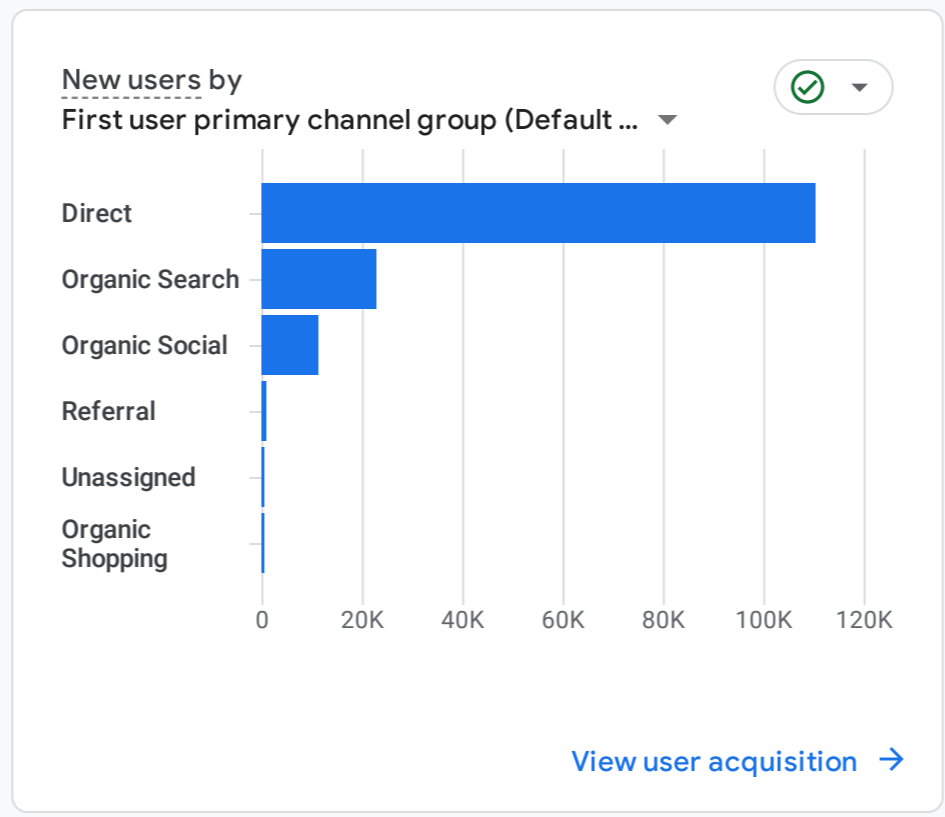

All Users Add comparison

Custom Nov 1 - Nov 30, 2024

Reports snapshot

WHERE DO YOUR NEW USERS COME FROM?

WHICH PAGES AND SCREENS GET THE MOST VIEWS?

Views by Page title and screen class

Page Title and Screen Class	Views
How to Check 2024 BECE Re...	33K
BREAKING: Two Fugitives Sh...	27K
Government Provides Update...	21K
Government of Sierra Leone ...	17K
Who Performed Ritual Sacrifi...	14K
Petroleum Regulatory Agenc...	14K
News - Sierraloaded	13K

WHAT ARE YOUR TOP CAMPAIGNS?

WHERE DOES YOUR AVERAGE 120D VALUE COME FROM?