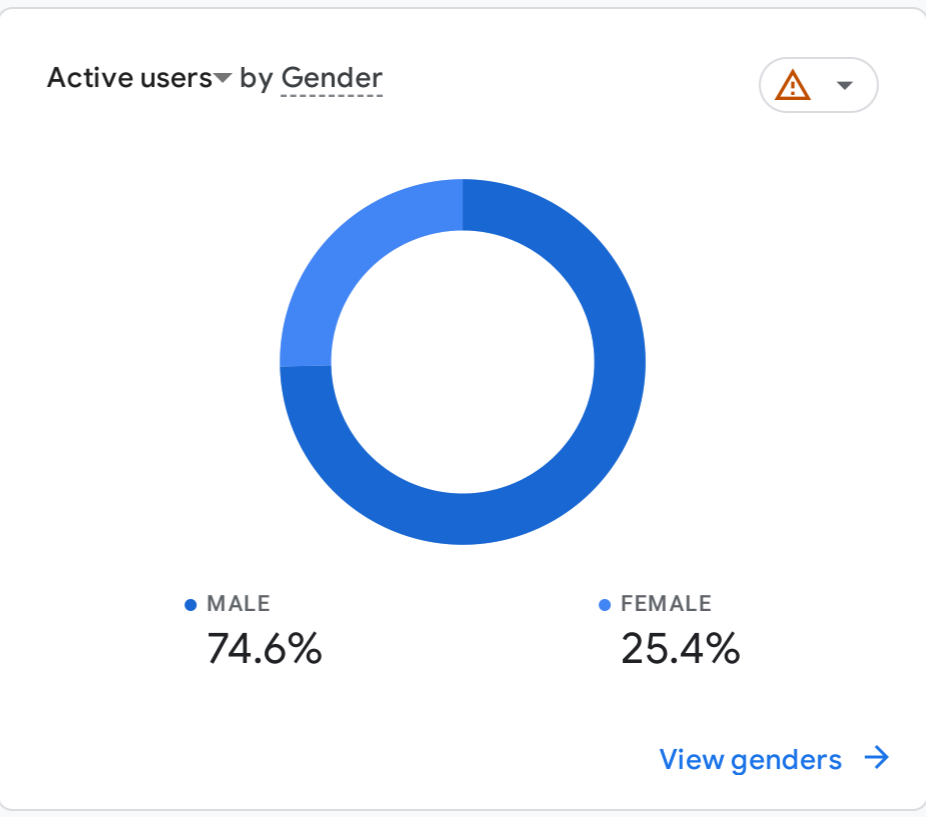

All Users Add comparison

Custom Nov 1 - Nov 30, 2024

Reports snapshot

WHERE DO YOUR NEW USERS COME FROM?

WHICH PAGES AND SCREENS GET THE MOST VIEWS?

Views by Page title and screen class

Page Title and Screen Class	Views
How to Check 2024 BECE Re...	33K
BREAKING: Two Fugitives Sh...	27K
Government Provides Update...	21K
Government of Sierra Leone ...	17K
Who Performed Ritual Sacrifi...	14K
Petroleum Regulatory Agenc...	14K
News - Sierraloaded	13K

WHAT ARE YOUR TOP CAMPAIGNS?

WHERE DOES YOUR AVERAGE 120D VALUE COME FROM?