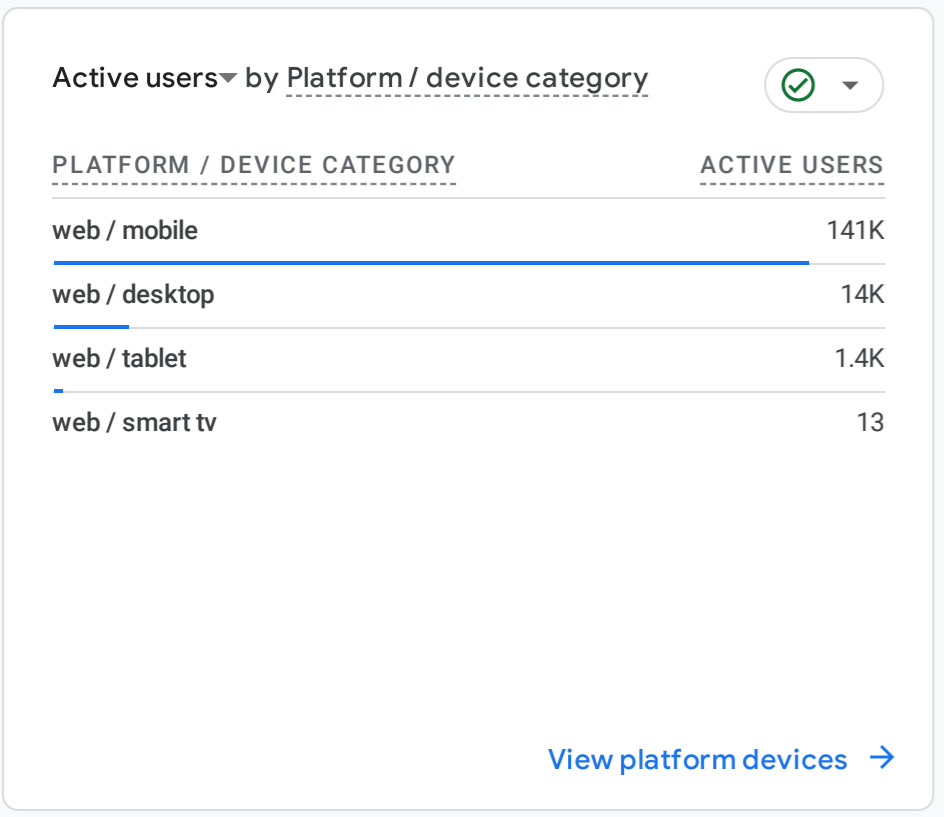

All Users Add comparison

Custom Nov 1 - Nov 30, 2024

Reports snapshot

WHERE DO YOUR NEW USERS COME FROM?

WHICH PAGES AND SCREENS GET THE MOST VIEWS?

Views by Page title and screen class

Page Title and Screen Class	Views
How to Check 2024 BECE Re...	33K
BREAKING: Two Fugitives Sh...	27K
Government Provides Update...	21K
Government of Sierra Leone ...	17K
Who Performed Ritual Sacrifi...	14K
Petroleum Regulatory Agenc...	14K
News - Sierraloaded	13K

WHAT ARE YOUR TOP CAMPAIGNS?

WHERE DOES YOUR AVERAGE 120D VALUE COME FROM?