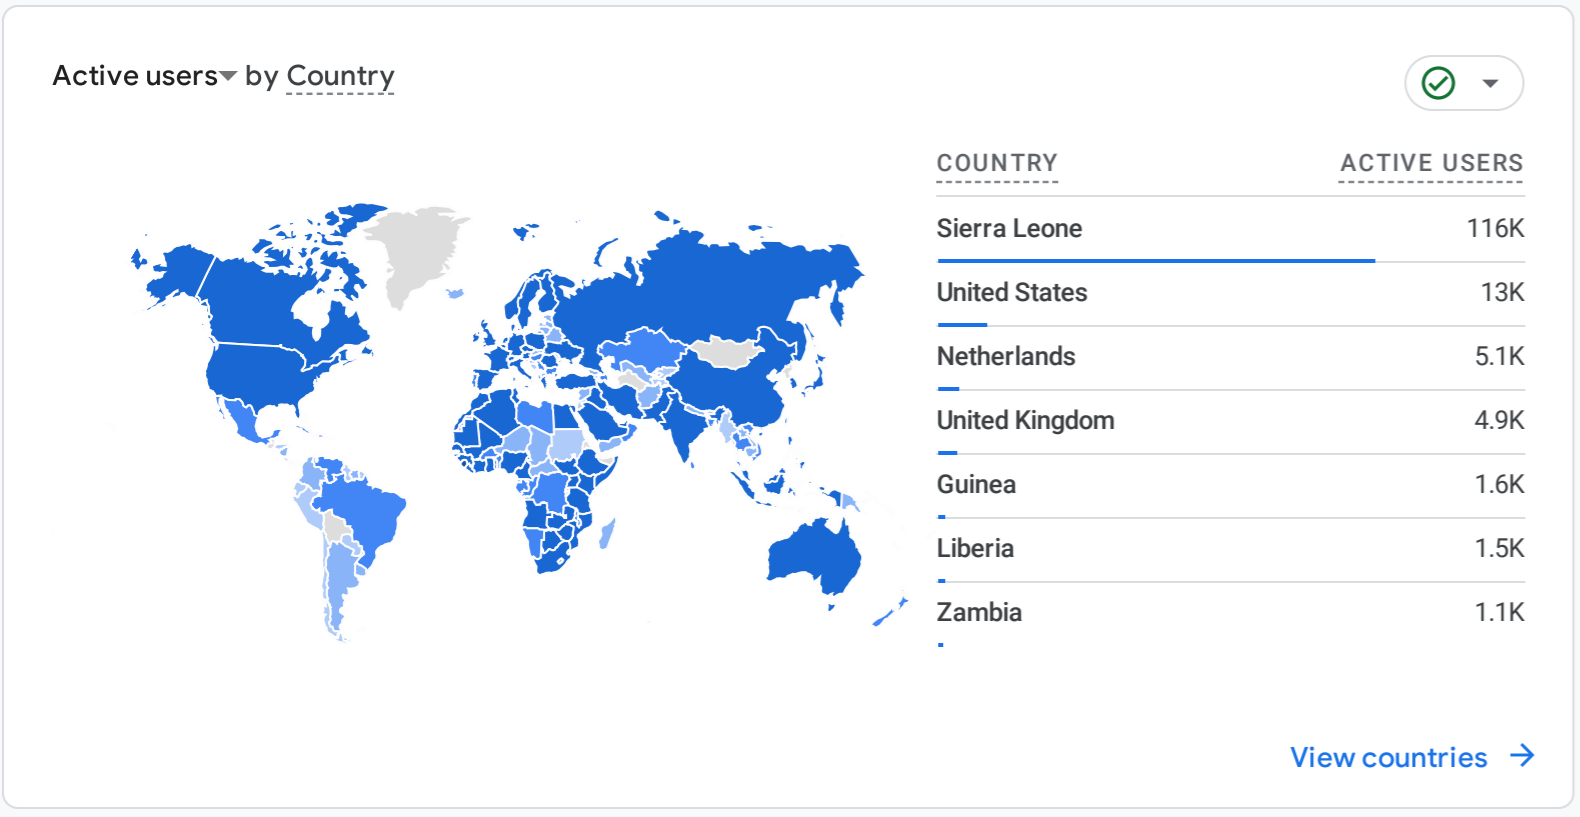

All Users Add comparison

Custom Nov 1 - Nov 30, 2024

Reports snapshot

WHERE DO YOUR NEW USERS COME FROM?

WHICH PAGES AND SCREENS GET THE MOST VIEWS?

Views by Page title and screen class

Page Title and Screen Class	Views
How to Check 2024 BECE Re...	33K
BREAKING: Two Fugitives Sh...	27K
Government Provides Update...	21K
Government of Sierra Leone ...	17K
Who Performed Ritual Sacrifi...	14K
Petroleum Regulatory Agenc...	14K
News - Sierraloaded	13K

WHAT ARE YOUR TOP CAMPAIGNS?

WHERE DOES YOUR AVERAGE 120D VALUE COME FROM?